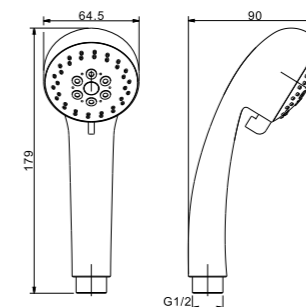

Hand Shower Set

IF113

- Hand shower
- 3-function handshower
- easy clean shower spray
- ABS
- chrome

Qty Ctn = 40 pcs