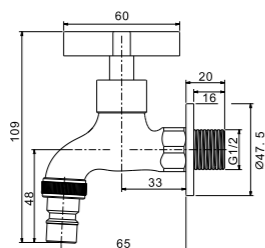

IF6330

1/2" Short wall tap with hose coupling and screw collar
· brass
· chrome

Qty Ctn = 40 pcs