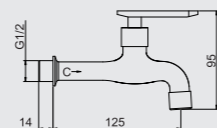

IR2505

1/2" Long wall tap
· chrome
Qty Sml Box = 8 pcs
Qty Big Box = 64 pcs