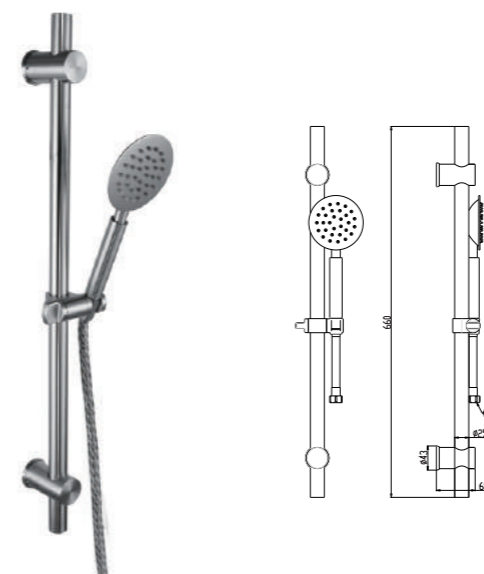

- Hand shower
- 5-function handshower
- easy clean shower spray
- ABS
- chrome

Qty Ctn = 56 pcs

Shower set with slide rail

IF8001

- Shower set with slide rail
- 1-function handshower
- easy clean shower spray
- stainless steel hose, 150cm, 1/2"
- ABS handshower
- height adjustable handshower holder
- stainless steel
- chrome

Qty Ctn = 10 pcs

Shower set with slide rail

IF8004

- Shower set with slide rail
- 3-function handshower
- easy clean shower spray
- stainless steel hose, 150cm, 1/2"
- ABS handshower
- height adjustable handshower holder
- stainless steel
- chrome

Qty Ctn = 20 pcs

IF8002

- Shower set with slide rail
- 3-function handshower
- easy clean shower spray
- stainless steel hose, 150cm, 1/2"
- ABS handshower
- height adjustable handshower holder
- stainless steel
- chrome

Qty Ctn = 10 pcs

F8016

- SUS 304
- Shower set with slide rail
- 3-function handshower
- easy clean shower spray
- stainless steel hose, 150cm, 1/2"
- ABS handshower
- height adjustable handshower holder
- stainless steel
- chrome