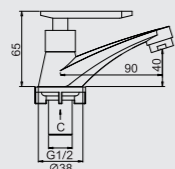

Qty Sml Box = 5 pcs  
Qty Big Box = 40 pcs

IR2504

1/2" Long wall tap  
· chrome

Qty Sml Box = 8 pcs  
Qty Big Box = 64 pcs

IR05 Series

IR1205

1/2" Single lever basin pillar tap  
· chrome  
Qty Sml Box = 8 pcs  
Qty Big Box = 64 pcs