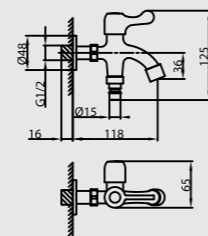

**IR2107**

1/2" Short wall tap  
· chrome  
Qty Sml Box = 10 pcs  
Qty Big Box = 100 pcs

**IR2507**

1/2" Long wall tap  
· chrome  
Qty Sml Box = 10 pcs  
Qty Big Box = 100 pcs

**IR2307**

1/2" Two-way tap  
· chrome  
Qty Sml Box = 5 pcs  
Qty Big Box = 40 pcs