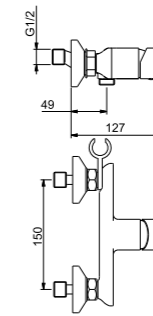

IF2002

Single lever shower mixer
· for shower hose with a 1/2" connection
· brass
· chrome

Qty Ctn = 10 pcs