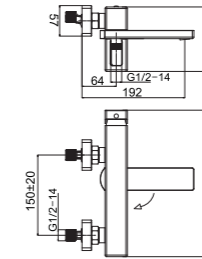

IF01 Series

Life Philosophy Of Water

IF3201-6

Single lever bath/shower mixer
· for shower hose with a 1/2" connection
· designed to run 2 outlets, spout as diverter
· swivel bath spout 90°
· brass
· chrome and white

Qty Ctn = 6 pcs