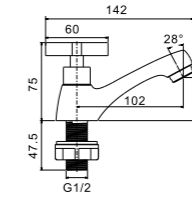

Qty Ctn = 24 pcs

IF1310

IF1311

- Single lever 1/2" basin pillar tap
- 304
- stainless steel

Qty Ctn = 15 pcs

IF30 Series

IF30 Series

IF1530