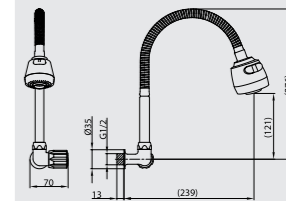

IR4706

1/2" Wall sink tap
· chrome
Qty Sml Box = 4 pcs
Qty Big Box = 40 pcs