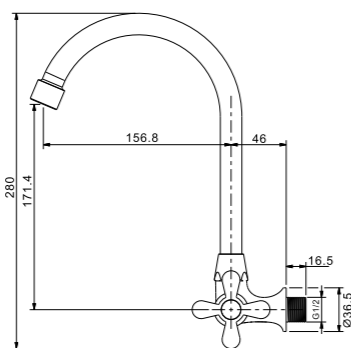

IF6533

1/2" Two-way tap  
 ·brass  
 ·chrome

Qty Ctn = 20 pcs

IF4133

1/2" Pillar sink tap  
 ·brass  
 ·chrome

Qty Ctn = 20 pcs

IF4633

1/2" Wall sink tap  
 ·brass  
 ·chrome