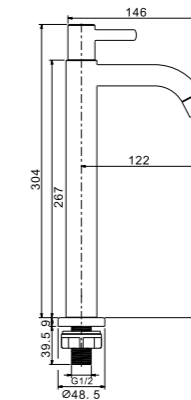

IF1332

1/2" Single lever basin pillar tap
·stainless steel
·chrome

Qty Ctn = 20 pcs