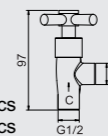

IR04 Series

IR04 Series

IR5104

1/2" Triangle valve  
· chrome

Qty Sml Box = 8 pcs  
Qty Big Box = 64 pcs

IR5204

Two-way angle valve  
· chrome

Qty Ctn = 80 pcs