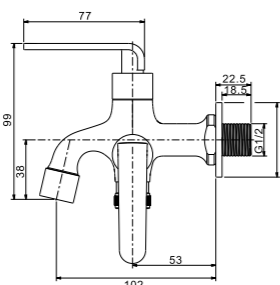

Qty Ctn = 40 pcs

IF6331

1/2" Short wall tap with hose coupling and screw collar  
· brass  
· chrome

Qty Ctn = 60 pcs

IF6531

1/2" Two-way tap  
· brass  
· chrome

Qty Ctn = 20 pcs

IF31 Series