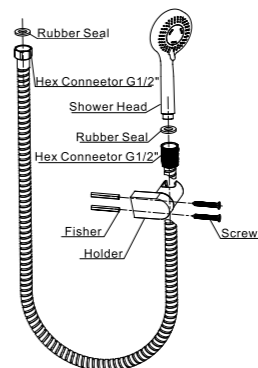

IF303

- Hand Shower Set
- ·3-function handshower
- ·easy clean shower spray
- ·stainless steel hose, 150cm, 1/2"
- ·ABS handshower
- ·ABS Handshower holder
- ·chrome

Qty Ctn = 20 pcs