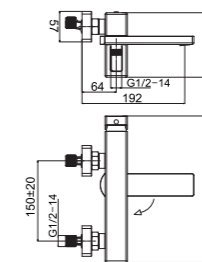

IF3201

Single lever bath/shower mixer
· for shower hose with a 1/2" connection
· designed to run 2 outlets, spout as diverter
· swivel bath spout 90°
· brass
· chrome and white
Qty Ctn = 8 pcs