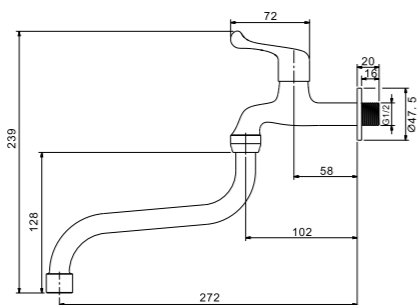

IF1434

1/2" Wall sink tap
·brass
·chrome

Qty Ctn = 20 pcs