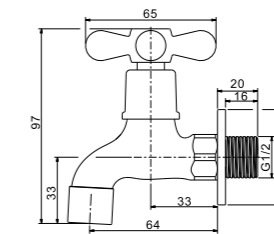

IF33 Series

IF33 Series

IF1533

1/2" Single lever basin pillar tap
·brass
·chrome

Qty Ctn = 40 pcs

IF1433

1/2" Wall sink tap
·brass
·chrome

Qty Ctn = 20 pcs

IF6133

1/2" Short wall tap
·brass
·chrome

Qty Ctn = 40 pcs

IF6233

1/2" Long wall tap
·brass
·chrome

Qty Ctn = 40 pcs