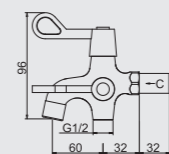

IR01 Series

IR2101

1/2" Short wall tap  
· chrome

Qty Sml Box = 10 pcs  
Qty Big Box = 80 pcs

IR2301

1/2" Two-way tap  
· chrome

Qty Sml Box = 4 pcs  
Qty Big Box = 48 pcs

IR2501