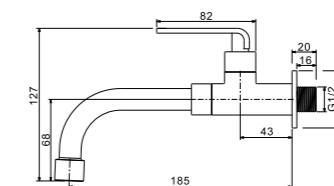

Qty Ctn = 40 pcs

IF1231

1/2" Single lever basin pillar tap  
·stainless steel  
·chrome

Qty Ctn = 20 pcs

IF1331

1/2" Single lever basin pillar tap  
·stainless steel  
·chrome

Qty Ctn = 20 pcs

IF1431