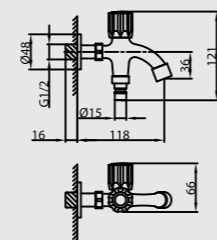

IR2306

1/2" Two-way tap
· chrome
Qty Sml Box = 5 pcs
Qty Big Box = 40 pcs