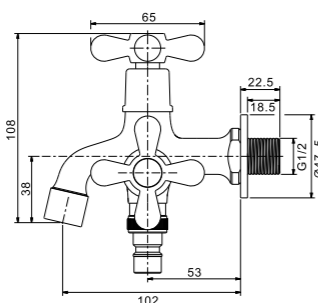

Qty Ctn = 40 pcs

IF6233

1/2" Long wall tap  
·brass  
·chrome

Qty Ctn = 40 pcs

IF33 Series

IF6333

1/2" Short wall tap with hose coupling and screw collar  
 ·brass  
 ·chrome

Qty Ctn = 40 pcs