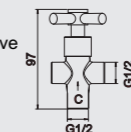

IR04 Series

IR04 Series

IR5104

1/2" Triangle valve  
· chrome

Qty Sml Box = 8 pcs  
Qty Big Box = 64 pcs

IR5204

Two-way angle valve  
· chrome

Qty Ctn = 80 pcs