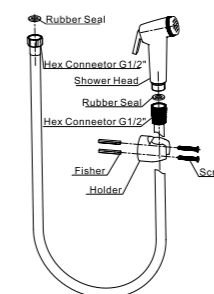

IF002-2

1. Toilet shower set
- 1-function toilet shower
  - ABS shower head and connector component
  - PVC flexible hose, 120cm, 1/2"
  - ABS shower head
  - Cream- Coloured

Qty Ctn = 40 pcs