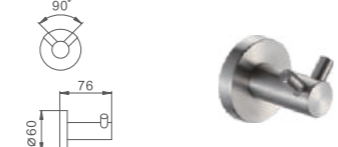

Qty Ctn = 80 pcs

IF351	Stainless steel corner container	IF351-1	Stainless steel corner container	IF351-2	Stainless steel corner container