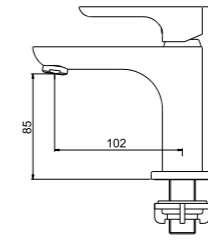

IF02 Series

IF1202

Single lever 1/2" basin pillar tap
· brass
· chrome

Qty Ctn = 10 pcs