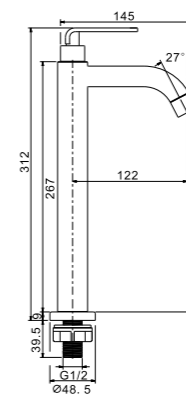

Qty Ctn = 40 pcs

IF1231

1/2" Single lever basin pillar tap  
·stainless steel  
·chrome

Qty Ctn = 20 pcs

IF1331

1/2" Single lever basin pillar tap  
·stainless steel  
·chrome

Qty Ctn = 20 pcs

IF1431