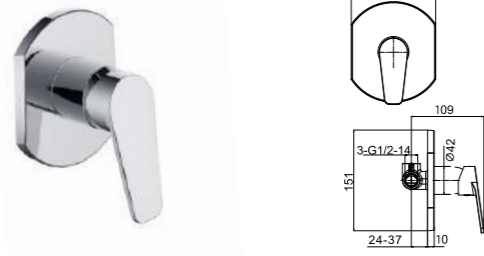

IF7104

Single lever concealed shower mixer without diverter
· designed to run 1 outlet with volume control
· 2 inlets / 1 outlet, 1/2"
· brass
· chrome
Qty Ctn = 10 pcs