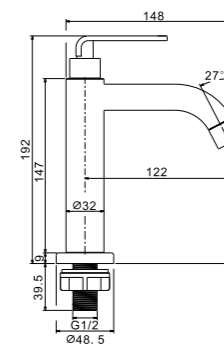

IF1231

1/2" Single lever basin pillar tap
·stainless steel
·chrome

Qty Ctn = 20 pcs