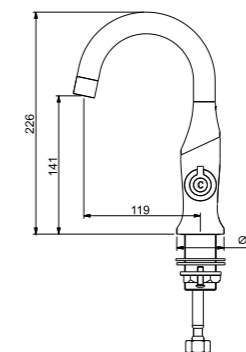

IF2004

Single lever shower mixer  
 · for shower hose with a 1/2" connection  
 · brass  
 · chrome  
 Qty Ctn = 10 pcs

IF05 Series

IF05 Series

IF1005

- Two-handle basin mixer
  - swivel spout 360°
  - knitted hose, 50cm, 1/2"
  - brass
  - chrome and white
- Qty Ctn = 10 pcs