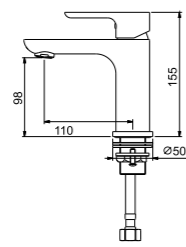

IF02 Series