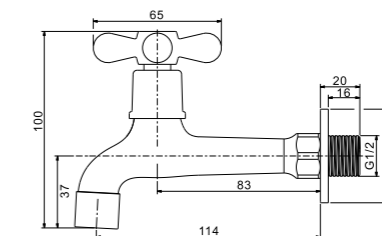

Qty Ctn = 40 pcs

IF6233

1/2" Long wall tap  
·brass  
·chrome

Qty Ctn = 40 pcs

IF33 Series

IF6333

1/2" Short wall tap with hose coupling and screw collar  
 ·brass  
 ·chrome

Qty Ctn = 40 pcs