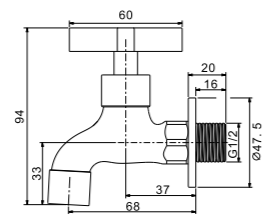

IF30 Series

IF6130

1/2" Short wall tap
· brass
· chrome

Qty Ctn = 60 pcs