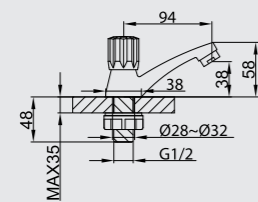

IR06 Series

IR1206

1/2" Single lever basin pillar tap
· chrome
Qty Sml Box = 10 pcs
Qty Big Box = 80 pcs

IR2506

1/2" Long wall tap
· chrome
Qty Sml Box = 10 pcs
Qty Big Box = 100 pcs

IR2106

1/2" Short wall tap
· chrome
Qty Sml Box = 10 pcs
Qty Big Box = 100 pcs

IR2306

1/2" Two-way tap
· chrome
Qty Sml Box = 5 pcs
Qty Big Box = 40 pcs

IR06 Series

IR5106

1/2" Triangle valve
· chrome
Qty Sml Box = 10 pcs
Qty Big Box = 100 pcs

IR5206

Two-way angle valve
· chrome
Qty Sml Box = 10 pcs
Qty Big Box = 100 pcs

IR4106

1/2" Pillar sink tap
· chrome
Qty Sml Box = 6 pcs
Qty Big Box = 60 pcs

IR4606

1/2" Wall sink tap
· chrome
Qty Sml Box = 6 pcs
Qty Big Box = 60 pcs

IR4206

1/2" Pillar sink tap
· chrome
Qty Sml Box = 4 pcs
Qty Big Box = 40 pcs

IR4706

1/2" Wall sink tap
· chrome
Qty Sml Box = 4 pcs
Qty Big Box = 40 pcs