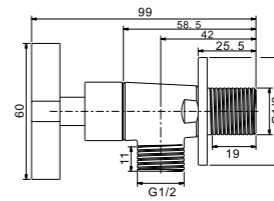

IF30 Series

IF5130

1/2" Triangle valve
· brass
· chrome

Qty Ctn = 60 pcs