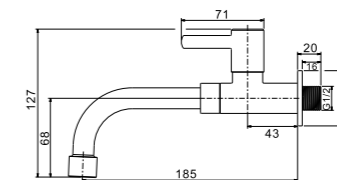

Qty Ctn = 20 pcs

IF1332

1/2" Single lever basin pillar tap  
·stainless steel  
·chrome

Qty Ctn = 20 pcs

IF1432

1/2" Wall sink tap  
·brass  
·chrome

Qty Ctn = 20 pcs

IF32 Series