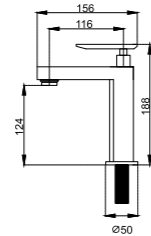

IF21 Series

IF1221

Single lever 1/2" basin pillar tap
· brass
· marble and chrome

Qty Ctn = 10 pcs