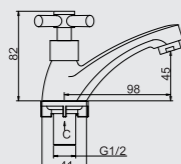

1/2" Single lever basin pillar tap
· chrome

Qty Sml Box = 5 pcs
Qty Big Box = 40 pcs