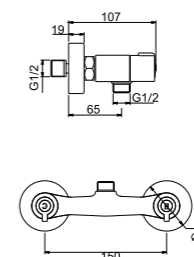

IF2005

1. Two-handle shower mixer
   - for shower hose with a 1/2" connection
   - brass
   - chrome and white
2. Qty Ctn = 10 pcs