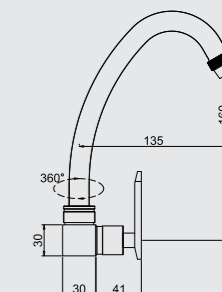

IR05 Series

IR1205

1/2" Single lever basin pillar tap
· chrome
Qty Sml Box = 8 pcs
Qty Big Box = 64 pcs

IR2505

1/2" Long wall tap
· chrome
Qty Sml Box = 8 pcs
Qty Big Box = 64 pcs

IR2105

1/2" Short wall tap
· chrome
Qty Sml Box = 10 pcs
Qty Big Box = 80 pcs

IR2305

1/2" Two-way tap
· chrome
Qty Sml Box = 4 pcs
Qty Big Box = 48 pcs

IR05 Series

IR5105

1/2" Triangle valve
· chrome

Qty Sml Box = 8 pcs
Qty Big Box = 64 pcs

IR5205

Two-way angle valve
· chrome

Qty Ctn = 80 pcs

IR4105

1/2" Pillar sink tap
· chrome

Qty Sml Box = 4 pcs
Qty Big Box = 40 pcs

IR4605

1/2" Wall sink tap
· chrome

Qty Sml Box = 4 pcs
Qty Big Box = 48 pcs

IR2205

1/2" Wall sink tap
· chrome

Qty Sml Box = 4 pcs
Qty Big Box = 40 pcs

IR4705

1/2" Wall sink tap
· chrome

Qty Sml Box = 2 pcs
Qty Big Box = 20 pcs