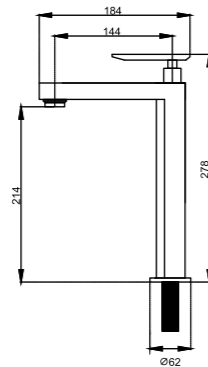

IF1321

Single lever 1/2" basin pillar tap
· brass
· marble and chrome

Qty Ctn = 10 pcs