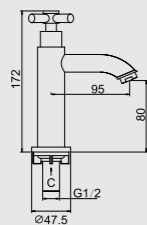

IR1204

1/2" Single lever basin pillar tap
· chrome

Qty Sml Box = 3 pcs
Qty Big Box = 30 pcs