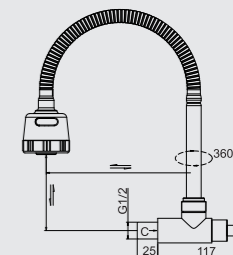

IR4604

1/2" Wall sink tap
· chrome

Qty Sml Box = 4 pcs
Qty Big Box = 20 pcs