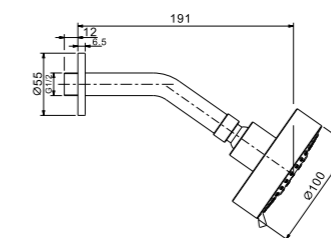

Qty Ctn = 40 pcs

IF4634

1/2" Wall sink tap  
·brass  
·chrome

Qty Ctn = 20 pcs

Wall Mounted Rainshower set

Wall Mounted Rainshower set

IF211

- 4" Rainshower set with arm round wall-mounted
- 1/2" connection
- ABS rainshower, Ø 10.1cm
- easy clean shower spray
- ABS
- chrome