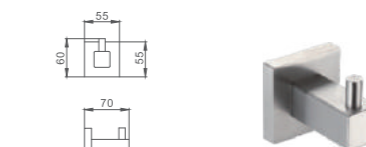

Qty Ctn = 80 pcs

IF83+IF68-2 IF83A+IF68-2A	Brass P-Trap with Plug (complete)	IF84+IF63-2 IF84A+IF63-2A	Brass P-Trap with checkout (complete)	IF66/IF66A	IF67/IF67A	IF68-2/IF68-2A
	Rubber plug waste		Rubber plug waste		Rubber plug waste	Rubber plug waste with overflow