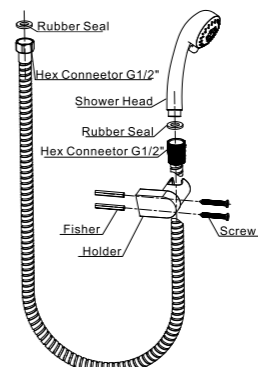

IF304

- Hand Shower Set
- ·3-function handshower
- ·easy clean shower spray
- ·stainless steel hose, 150cm, 1/2"
- ·ABS handshower
- ·ABS Handshower holder
- ·chrome

Qty Ctn = 20 pcs