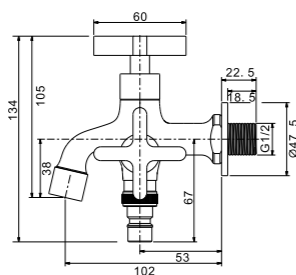

IF6530

1/2" Two-way tap
· brass
· chrome

Qty Ctn = 20 pcs