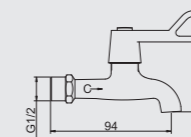

IR01 Series

IR2101

1/2" Short wall tap
· chrome

Qty Sml Box = 10 pcs
Qty Big Box = 80 pcs