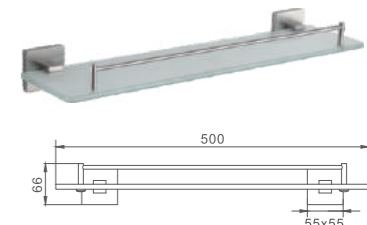

Qty Ctn = 10 pcs

IF30324	Towel shelf 600mm Hairline	IF30305	Single robe hook Hairline