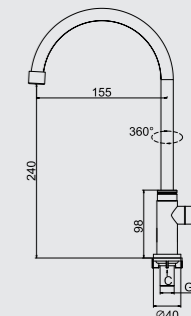

IR4105

1/2" Pillar sink tap
· chrome

Qty Sml Box = 4 pcs
Qty Big Box = 40 pcs

IR4605

1/2" Wall sink tap
· chrome

Qty Sml Box = 4 pcs
Qty Big Box = 48 pcs