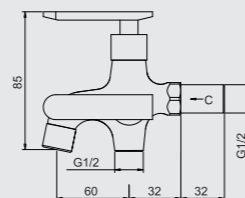

IR2505

1/2" Long wall tap  
· chrome  
Qty Sml Box = 8 pcs  
Qty Big Box = 64 pcs

IR2105

1/2" Short wall tap  
· chrome  
Qty Sml Box = 10 pcs  
Qty Big Box = 80 pcs

IR2305

1/2" Two-way tap  
· chrome  
Qty Sml Box = 4 pcs  
Qty Big Box = 48 pcs