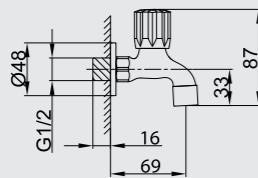

IR2106

1/2" Short wall tap
· chrome
Qty Sml Box = 10 pcs
Qty Big Box = 100 pcs