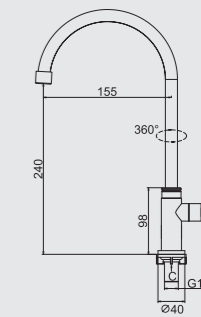

IR2304

1/2" Two-way tap  
· chrome

Qty Sml Box = 4 pcs  
Qty Big Box = 48 pcs

IR4104

1/2" Pillar sink tap  
· chrome

Qty Sml Box = 4 pcs  
Qty Big Box = 40 pcs

IR4704

1/2" Wall sink tap  
· chrome