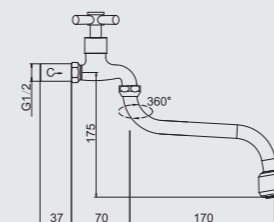

1/2" Wall sink tap
· chrome

Qty Sml Box = 4 pcs
Qty Big Box = 40 pcs