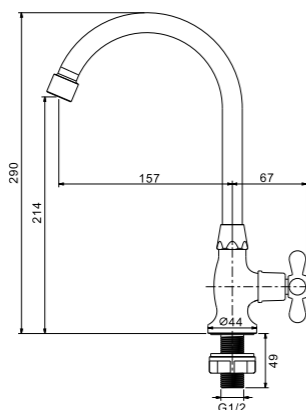

IF4133

1/2" Pillar sink tap
·brass
·chrome

Qty Ctn = 20 pcs