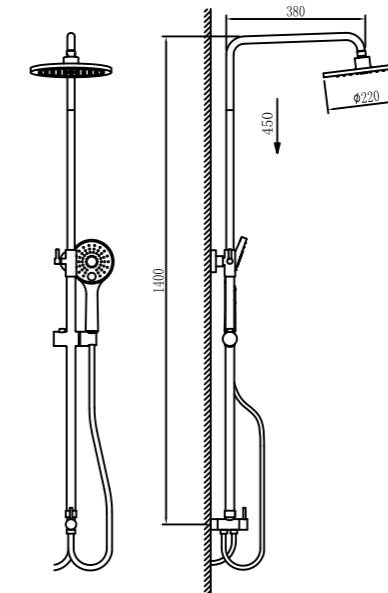

Qty Ctn = 10 pcs

IF4621

Single lever 1/2" wall sink tap  
 · brass  
 · chrome

Qty Ctn = 10 pcs

IF2407

Rainshower ABS  
 · ABS rainshower, Ø 22.5cm  
 · 3-function handshower  
 · easy clean shower spray  
 · SUS 304 flexible hose, 150cm, 1/2"  
 · ABS handshower  
 · designed to run 2 outlets  
 · shower pipe height adjustable  
 · brass  
 · chrome