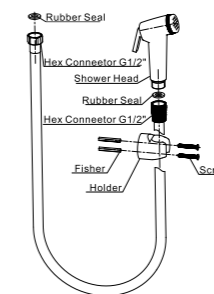

IF001-3

1. Toilet shower set
- 1-function toilet shower
  - ABS shower head and connector component
  - PVC flexible hose, 120cm, 1/2"
  - ABS shower head
  - Purple

Qty Ctn = 40 pcs