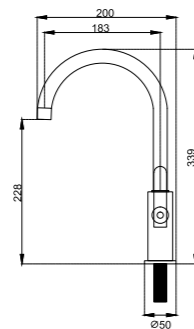

IF4121

Single lever 1/2" pillar sink tap
· brass
· marble and chrome

Qty Ctn = 10 pcs