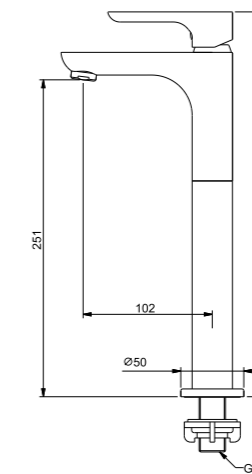

IF1302

Single lever 1/2" basin pillar tap
· brass
· chrome

Qty Ctn = 10 pcs