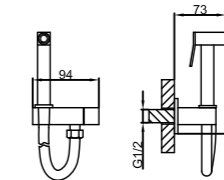

IF7502

Toilet shower set
1-function toilet shower
copper shower head and connector component
Stainless steel flexible hose, 120cm, 1/2"
copper shower head
chrome

Qty Ctn = 30 pcs