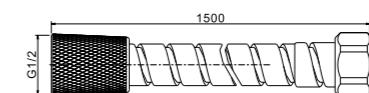

IF40

1. Stainless steel hose
2. 1/2" connection
   - length: 150cm
   - revolflex
   - chrome
3. Qty Ctn = 40 pcs

IF309

1. Hand Shower Set
2. ·5-function handshower
   - ·easy clean shower spray
   - ·stainless steel hose, 150cm, 1/2"
   - ·ABS handshower
   - ·ABS Handshower holder
   - ·chrome
3. Qty Ctn = 40 pcs