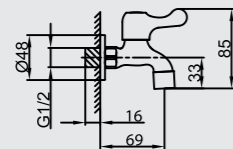

IR2107

1/2" Short wall tap
· chrome
Qty Sml Box = 10 pcs
Qty Big Box = 100 pcs