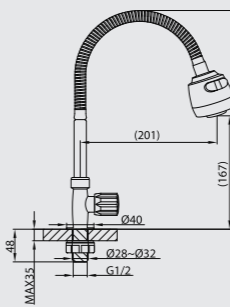

IR4206

1/2" Pillar sink tap
· chrome
Qty Sml Box = 4 pcs
Qty Big Box = 40 pcs