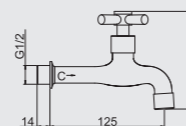

1/2" Long wall tap
· chrome

Qty Sml Box = 8 pcs
Qty Big Box = 64 pcs