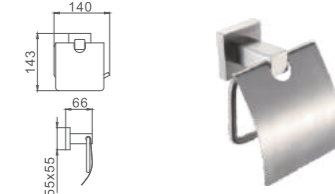

Qty Ctn = 40 pcs

IF30301	Single towel holder 600mm Hairline	IF30309	Double towel holder 600mm Hairline	IF30307	Glass shelf Hairline