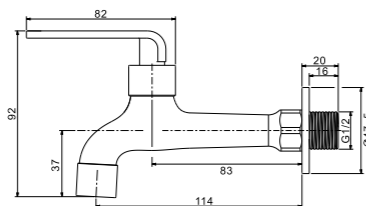

1/2" Wall sink tap  
·brass  
·chrome

Qty Ctn = 20 pcs

IF31 Series

IF6131

1/2" Short wall tap  
· brass  
· chrome

Qty Ctn = 60 pcs

IF6231

1/2" Long wall tap  
· brass  
· chrome