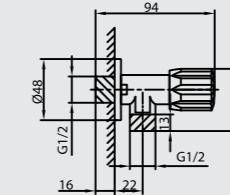

IR06 Series

IR5106

1/2" Triangle valve
· chrome
Qty Sml Box = 10 pcs
Qty Big Box = 100 pcs