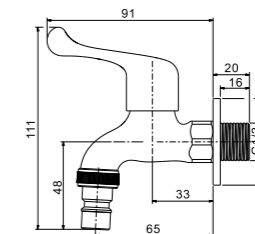

IF6334

1/2" Short wall tap with hose coupling and screw collar
·brass
·chrome

Qty Ctn = 40 pcs