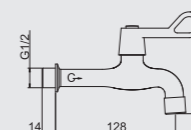

IR2501

1/2" Long wall tap
· chrome

Qty Sml Box = 8 pcs
Qty Big Box = 64 pcs