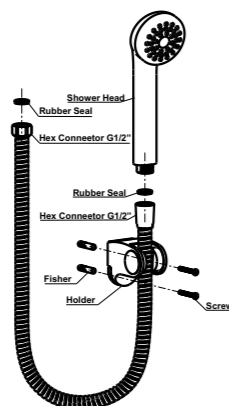

IF40

1. Stainless steel hose
2. 1/2" connection
   - length: 150cm
   - revolflex
   - chrome
3. Qty Ctn = 40 pcs

IF309

1. Hand Shower Set
2. ·5-function handshower
   - ·easy clean shower spray
   - ·stainless steel hose, 150cm, 1/2"
   - ·ABS handshower
   - ·ABS Handshower holder
   - ·chrome
3. Qty Ctn = 40 pcs