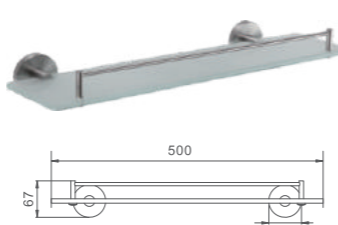

Qty Ctn = 10 pcs

IF30124	Towel shelf 600mm Hairline	IF30105	Single robe hook Hairline	IF30105-2	Double robe hook Hairline