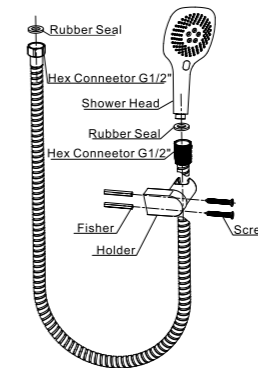

Hand Shower Set

IF302

- Hand Shower Set
- ·3-function handshower
- ·easy clean shower spray
- ·stainless steel hose, 150cm, 1/2"
- ·ABS handshower
- ·ABS Handshower holder
- ·chrome

Qty Ctn = 20 pcs