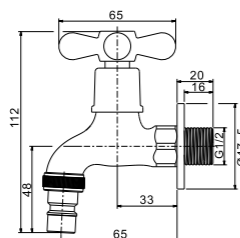

Qty Ctn = 40 pcs

IF6233

1/2" Long wall tap  
·brass  
·chrome

Qty Ctn = 40 pcs

IF33 Series

IF6333

1/2" Short wall tap with hose coupling and screw collar  
 ·brass  
 ·chrome

Qty Ctn = 40 pcs