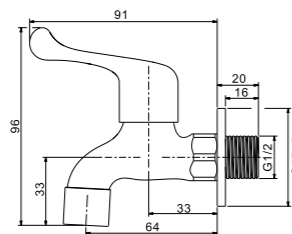

1/2" Short wall tap with hose coupling and screw collar  
·brass  
·chrome

Qty Ctn = 40 pcs

IF1434

1/2" Wall sink tap  
·brass  
·chrome

Qty Ctn = 20 pcs

IF6534

1/2" Two-way tap  
·brass  
·chrome

Qty Ctn = 20 pcs