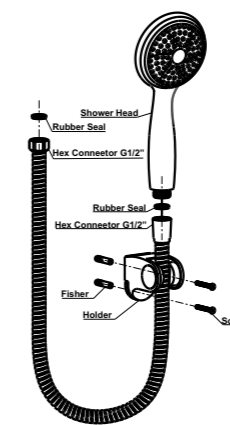

Hand Shower Set

IF310

1. Hand Shower Set
2. ·5-function handshower
   - ·easy clean shower spray
   - ·stainless steel hose, 150cm, 1/2"
   - ·ABS handshower
   - ·ABS Handshower holder
   - ·chrome
3. Qty Ctn = 40 pcs

IF307

1. Hand Shower Set
2. ·1-function handshower
   - ·PVC hose, 150cm, 1/2"
   - ·ABS handshower white
   - ·ABS Handshower holder chrome
3. Qty Ctn = 20 pcs