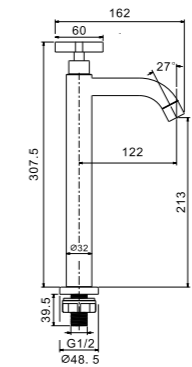

1/2" Single lever basin pillar tap  
·brass  
·chrome

Qty Ctn = 40 pcs

IF1230

1/2" Single lever basin pillar tap  
·stainless steel  
·chrome

Qty Ctn = 20 pcs

IF1330

1/2" Single lever basin pillar tap  
·stainless steel  
·chrome