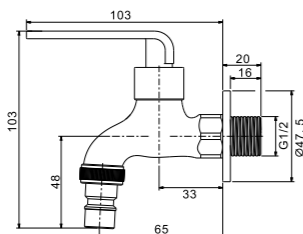

IF6331

1/2" Short wall tap with hose coupling and screw collar
· brass
· chrome

Qty Ctn = 60 pcs