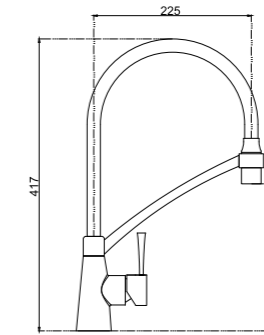

IF21 Series

Life Philosophy Of Water

IF1052

Single lever kitchen mixer
· swivel spout 360°
· knitted hose, 50cm, 1/2"
· brass
· chrome

Qty Ctn = 10 pcs