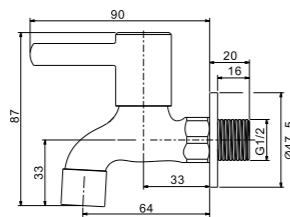

Qty Ctn = 20 pcs

IF1332

1/2" Single lever basin pillar tap  
·stainless steel  
·chrome

Qty Ctn = 20 pcs

IF1432

1/2" Wall sink tap  
·brass  
·chrome

Qty Ctn = 20 pcs

IF32 Series