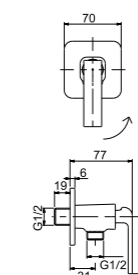

IF5103

1/2" Stop valve
· designed to run 1 outlet with volume control
· 1 inlets / 1 outlet, 1/2"
· brass
· chrome

Qty Ctn = 20 pcs