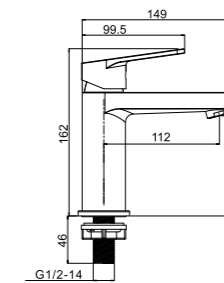

IF1204

- Single lever 1/2" basin pillar tap
- brass
- chrome

Qty Ctn = 10 pcs