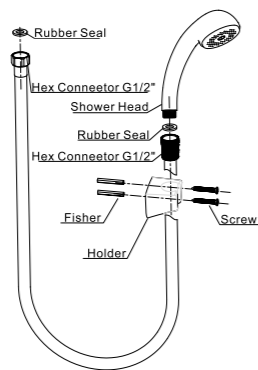

IF303

1. ABS Handshower holder
2. ·ABS
   - ·chrome
3. Qty Ctn = 80 pcs

IF308

1. Hand Shower Set
2. ·5-function handshower
   - ·easy clean shower spray
   - ·stainless steel hose, 150cm, 1/2"
   - ·ABS handshower
   - ·ABS Handshower holder
   - ·chrome
3. Qty Ctn = 40 pcs