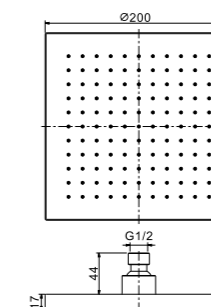

IF221

- Shower arm and rainshower wall-mounted
- 1/2" connection
- ABS rainshower, 20×20cm
- easy clean shower spray
- overhead shower angle adjustable
- ABS
- chrome

Qty Ctn = 20 pcs