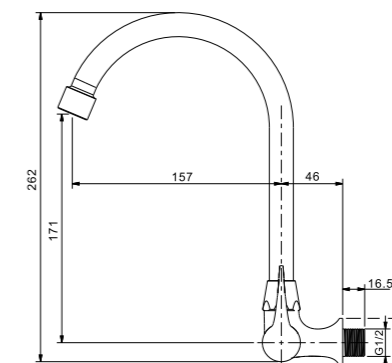

Qty Ctn = 40 pcs

IF4634

1/2" Wall sink tap  
·brass  
·chrome

Qty Ctn = 20 pcs

Wall Mounted Rainshower set

Wall Mounted Rainshower set

IF211

- 4" Rainshower set with arm round wall-mounted
- 1/2" connection
- ABS rainshower, Ø 10.1cm
- easy clean shower spray
- ABS
- chrome