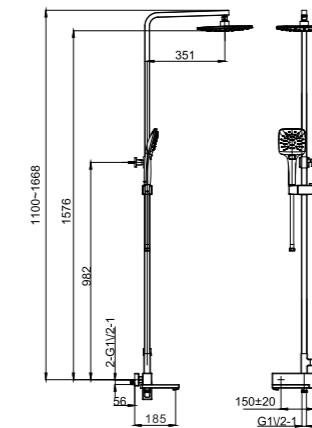

IF2401

Single lever bath/shower mixer with
rainshower
· ABS rainshower, Φ25cm
· 3-function handshower
· easy clean shower spray
· SUS 304 flexible hose, 150cm, 1/2"
· ABS handshower
· designed to run 2 outlets
· shower pipe height adjustable
· overhead shower angle adjustable
· brass
· chrome and white
Qty Ctn = 3 pcs