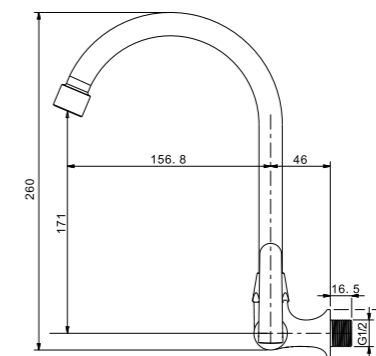

IF5131

1/2" Triangle valve  
· brass  
· chrome

Qty Ctn = 60 pcs

IF4131

1/2" Pillar sink tap  
· brass  
· chrome

Qty Ctn = 20 pcs

IF4631

1/2" Wall sink tap  
· brass  
· chrome