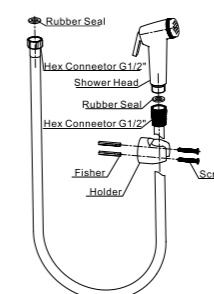

IF001

1. Toilet shower set
- 1-function toilet shower
  - ABS shower head and connector component
  - PVC flexible hose, 120cm, 1/2"
  - ABS shower head
  - chrome

Qty Ctn = 40 pcs