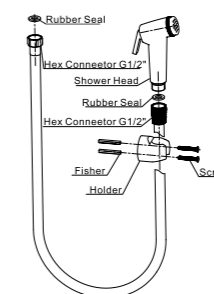

IF002-1

1. Toilet shower set
- 1-function toilet shower
  - ABS shower head and connector component
  - PVC flexible hose, 120cm, 1/2"
  - ABS shower head
  - white

Qty Ctn = 40 pcs