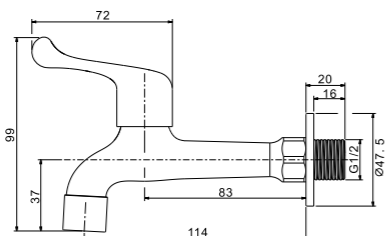

IF6134

1/2" Short wall tap  
·brass  
·chrome

Qty Ctn = 60 pcs

IF4134

1/2" Pillar sink tap  
·brass  
·chrome

Qty Ctn = 20 pcs

IF6234

1/2" Long wall tap  
·brass  
·chrome