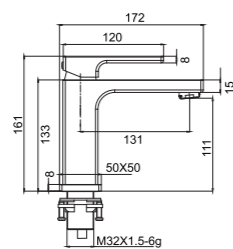

**IF2001**

Single lever shower mixer  
 · for shower hose with a 1/2" connection  
 · brass  
 · chrome and white  
 Qty Ctn = 10 pcs

**IF3201**

Single lever bath/shower mixer  
 · for shower hose with a 1/2" connection  
 · designed to run 2 outlets, spout as diverter  
 · swivel bath spout 90°  
 · brass  
 · chrome and white  
 Qty Ctn = 8 pcs