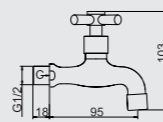

1/2" Single lever basin pillar tap  
· chrome

Qty Sml Box = 3 pcs  
Qty Big Box = 30 pcs

IR2104

1/2" Short wall tap  
· chrome

Qty Sml Box = 8 pcs  
Qty Big Box = 80 pcs

IR1204

1/2" Single lever basin pillar tap  
· chrome