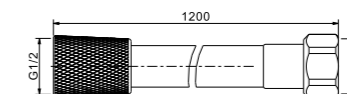

IF40

- Stainless steel hose
- 1/2" connection
  - length: 150cm
  - revolflex
  - chrome
- Qty Ctn = 40 pcs

IF309

- Hand Shower Set
- 5-function handshower
  - easy clean shower spray
  - stainless steel hose, 150cm, 1/2"
  - ABS handshower
  - ABS Handshower holder
  - chrome
- Qty Ctn = 40 pcs