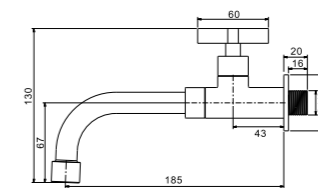

IF1430

1/2" Wall sink tap
·brass
·chrome

Qty Ctn = 20 pcs