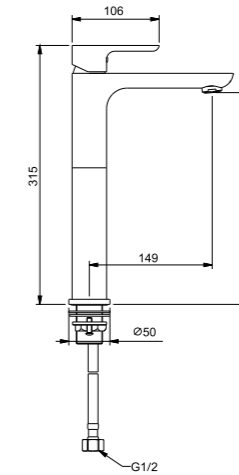

Qty Ctn = 3 pcs

**IF7501**

Toilet shower set  
 1-function toilet shower  
 copper shower head and connector component  
 Stainless steel flexible hose, 120cm, 1/2"  
 copper shower head  
 chrome

Qty Ctn = 30 pcs

IF02 Series

IF1002

Single lever basin mixer  
 · knitted hoses, 50cm, 1/2"  
 · brass  
 · chrome  
 Qty Ctn = 10 pcs

IF02 Series

IF1202

Single lever 1/2" basin pillar tap  
 · brass  
 · chrome

Qty Ctn = 10 pcs