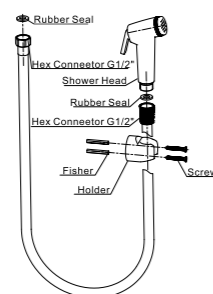

IF001-1

1. Toilet shower set
- 1-function toilet shower
  - ABS shower head and connector component
  - PVC flexible hose, 120cm, 1/2"
  - ABS shower head
  - white

Qty Ctn = 40 pcs