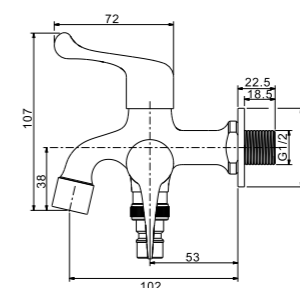

1/2" Short wall tap with hose coupling and screw collar  
·brass  
·chrome

Qty Ctn = 40 pcs

IF1434

1/2" Wall sink tap  
·brass  
·chrome

Qty Ctn = 20 pcs

IF6534

1/2" Two-way tap  
·brass  
·chrome

Qty Ctn = 20 pcs