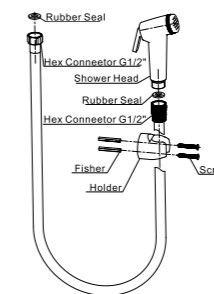

Toilet shower set

IF001-2

1. Toilet shower set
- 1-function toilet shower
  - ABS shower head and connector component
  - PVC flexible hose, 120cm, 1/2"
  - ABS shower head
  - Cream- Coloured

Qty Ctn = 40 pcs