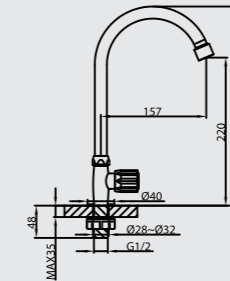

IR4106

1/2" Pillar sink tap
· chrome
Qty Sml Box = 6 pcs
Qty Big Box = 60 pcs