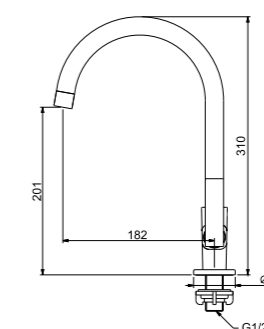

IF4103

Single lever 1/2" pillar sink tap
· brass
· chrome

Qty Ctn = 10 pcs