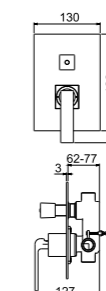

Qty Ctn = 20 pcs

IF1203

Single lever 1/2" basin pillar tap  
· brass  
· chrome

Qty Ctn = 10 pcs

IF7203

Single lever concealed bath/  
shower mixer with diverter  
· volume control and diverter for 2 outlets  
· 2 inlets / 2 outlets, 1/2"  
· brass  
· chrome