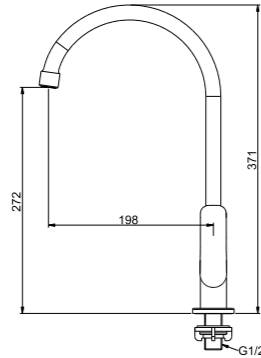

IF1102

Single lever basin mixer  
 · knitted hoses, 50cm, 1/2"  
 · brass  
 · chrome

Qty Ctn = 10 pcs

IF1302

Single lever 1/2" basin pillar tap  
 · brass  
 · chrome

Qty Ctn = 10 pcs

IF02 Series

IF02 Series