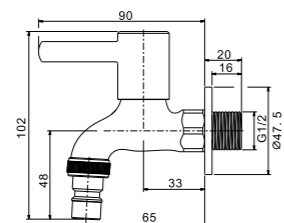

IF6132

1/2" Short wall tap  
· brass  
· chrome

Qty Ctn = 60 pcs

IF6232

1/2" Long wall tap  
· brass  
· chrome

Qty Ctn = 40 pcs

IF6332

1/2" Short wall tap with hose coupling and screw collar  
· brass  
· chrome