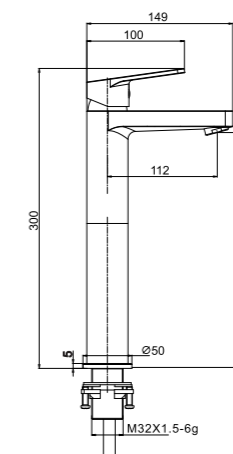

IF1104

- Single lever basin mixer
- knitted hoses, 50cm, 1/2"
- brass
- chrome

Qty Ctn = 10 pcs