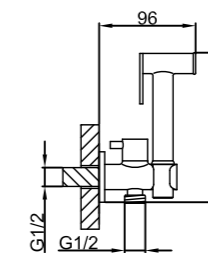

IF7501

Toilet shower set
1-function toilet shower
copper shower head and connector component
Stainless steel flexible hose, 120cm, 1/2"
copper shower head
chrome

Qty Ctn = 30 pcs