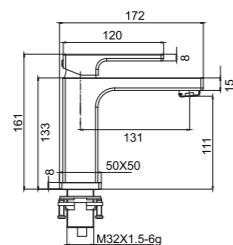

IF01 Series

black color

IF1001-6

Single lever basin mixer
· knitted hoses, 50cm, 1/2"
· brass
· chrome and white
Qty Ctn = 8 pcs

IF01 Series

Life Philosophy Of Water

IF3201-6

Single lever bath/shower mixer
· for shower hose with a 1/2" connection
· designed to run 2 outlets, spout as diverter
· swivel bath spout 90°
· brass
· chrome and white

Qty Ctn = 6 pcs

IF2401-6

Single lever bath/shower mixer with rainshower
· ABS rainshower, Ø25cm
· 3-function handshower
· easy clean shower spray
· SUS 304 flexible hose, 150cm, 1/2"
· ABS handshower
· designed to run 2 outlets
· shower pipe height adjustable
· overhead shower angle adjustable
· brass
· chrome and white

Qty Ctn = 3 pcs

IF7501

Toilet shower set
1-function toilet shower
copper shower head and connector component
Stainless steel flexible hose, 120cm, 1/2"
copper shower head
chrome

Qty Ctn = 30 pcs