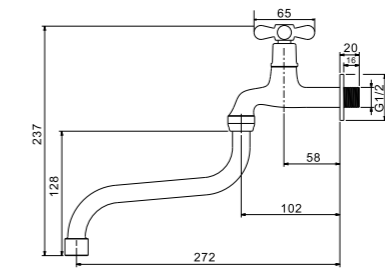

IF1533

1/2" Single lever basin pillar tap  
·brass  
·chrome

Qty Ctn = 40 pcs

IF1433

1/2" Wall sink tap  
·brass  
·chrome

Qty Ctn = 20 pcs

IF6133

1/2" Short wall tap  
·brass  
·chrome