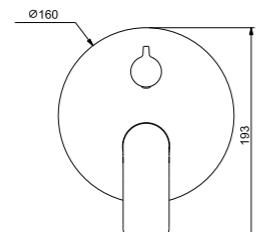

IF7202

single lever concealed bath/shower mixer with diverter
· 2-way diverter with volume control
· 2 inlets / 2 outlets, 1/2"
· brass
· chrome

Qty Ctn = 10 pcs