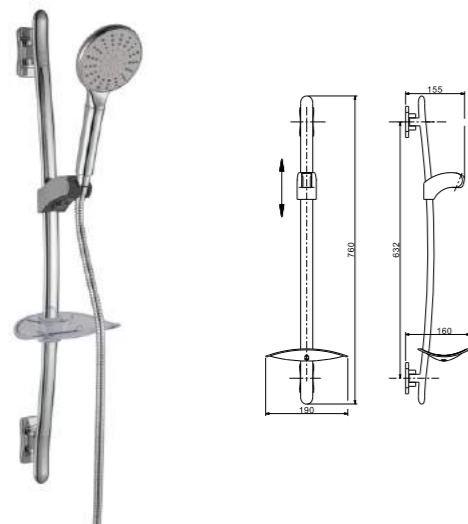

- Hand shower
- 5-function handshower
- easy clean shower spray
- ABS
- chrome

Qty Ctn = 56 pcs

Shower set with slide rail

IF8001

- Shower set with slide rail
- 1-function handshower
- easy clean shower spray
- stainless steel hose, 150cm, 1/2"
- ABS handshower
- height adjustable handshower holder
- stainless steel
- chrome

Qty Ctn = 10 pcs

Shower set with slide rail

IF8004

- Shower set with slide rail
- 3-function handshower
- easy clean shower spray
- stainless steel hose, 150cm, 1/2"
- ABS handshower
- height adjustable handshower holder
- stainless steel
- chrome