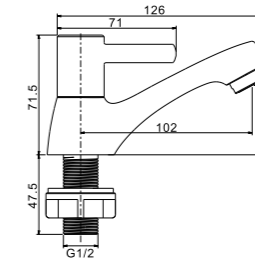

IF32 Series

IF1532

1/2" Single lever basin pillar tap
·brass
·chrome

Qty Ctn = 40 pcs