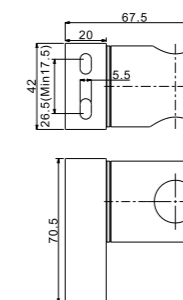

IF303

1. ABS Handshower holder
2. ·ABS
   - ·chrome
3. Qty Ctn = 80 pcs

IF308

1. Hand Shower Set
2. ·5-function handshower
   - ·easy clean shower spray
   - ·stainless steel hose, 150cm, 1/2"
   - ·ABS handshower
   - ·ABS Handshower holder
   - ·chrome
3. Qty Ctn = 40 pcs