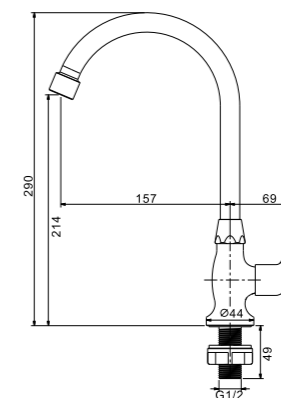

IF4134

1/2" Pillar sink tap
·brass
·chrome

Qty Ctn = 20 pcs