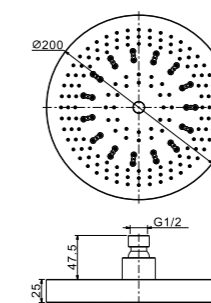

IF222

- Shower arm and rainshower wall-mounted
- 1/2" connection
- ABS rainshower, Ø20cm
- easy clean shower spray
- overhead shower angle adjustable
- ABS
- chrome

Qty Ctn = 20 pcs