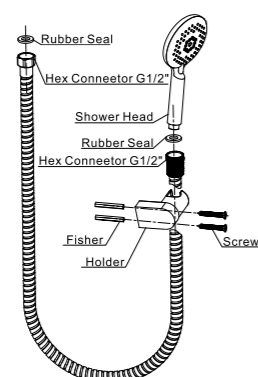

IF301

- Hand Shower Set
- ·5-function handshower
- ·easy clean shower spray
- ·stainless steel hose, 150cm, 1/2"
- ·ABS handshower
- ·ABS Handshower holder
- ·chrome

Qty Ctn = 20 pcs