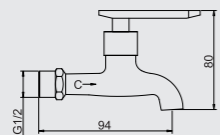

IR2105

1/2" Short wall tap
· chrome
Qty Sml Box = 10 pcs
Qty Big Box = 80 pcs