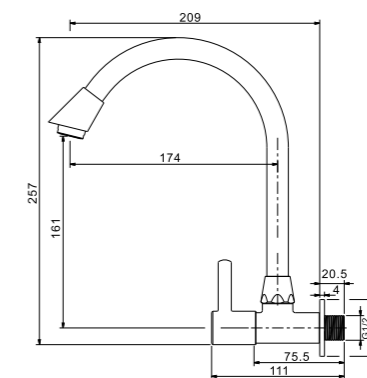

IF4632

1/2" Wall sink tap
· brass
· chrome

Qty Ctn = 20 pcs