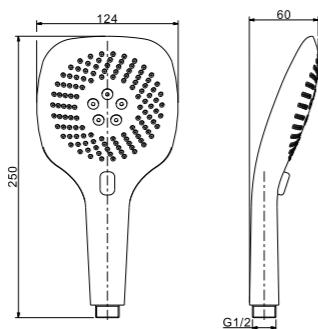

IF111

- Hand shower
- 3-function handshower
- easy clean shower spray
- ABS
- chrome

Qty Ctn = 40 pcs