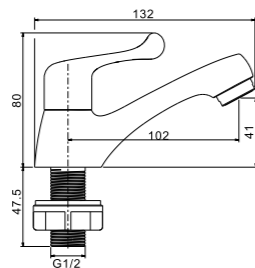

IF34 Series

IF34 Series

IF1534

1/2" Single lever basin pillar tap
·brass
·chrome

Qty Ctn = 40 pcs