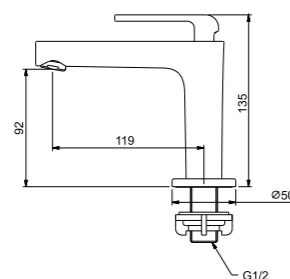

IF1203

Single lever 1/2" basin pillar tap
· brass
· chrome

Qty Ctn = 10 pcs