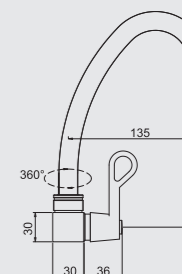

IR4601

1/2" Wall sink tap
· chrome

Qty Sml Box = 4 pcs
Qty Big Box = 40 pcs