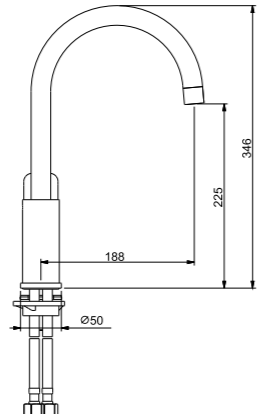

IF4002

Single lever kitchen mixer
· swivel spout 360°
· brass
· chrome

Qty Ctn = 10 pcs