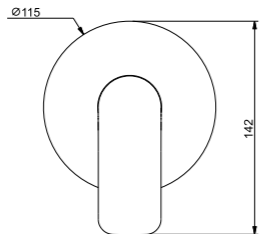

IF4102

Single lever 1/2" pillar sink tap  
 · swivel spout 360°  
 · brass  
 · chrome

Qty Ctn = 10 pcs

IF4002

Single lever kitchen mixer  
 · swivel spout 360°  
 · brass  
 · chrome

Qty Ctn = 10 pcs

IF7102