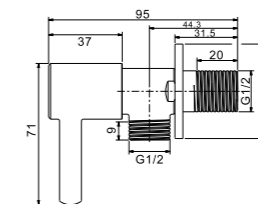

Qty Ctn = 40 pcs

IF6532

1/2" Two-way tap  
· brass  
· chrome

Qty Ctn = 20 pcs

IF32 Series

IF5132

1/2" Triangle valve  
· brass  
· chrome

Qty Ctn = 60 pcs