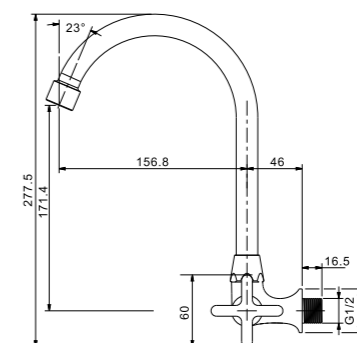

1/2" Pillar sink tap  
· brass  
· chrome

Qty Ctn = 20 pcs

IF6330

1/2" Short wall tap with hose coupling and screw collar  
· brass  
· chrome

Qty Ctn = 40 pcs

IF4630

1/2" Wall sink tap  
· brass  
· chrome