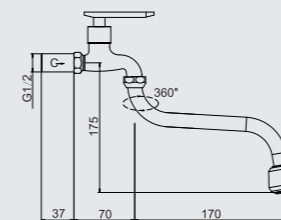

IR2205

1/2" Wall sink tap
· chrome

Qty Sml Box = 4 pcs
Qty Big Box = 40 pcs