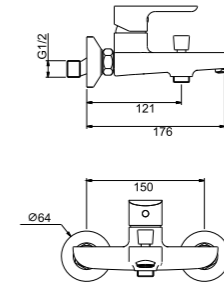

IF3002

Single lever bath/shower mixer
· for shower hose with a 1/2" connection
· designed to run 2 outlets
· brass
· chrome

Qty Ctn = 10 pcs