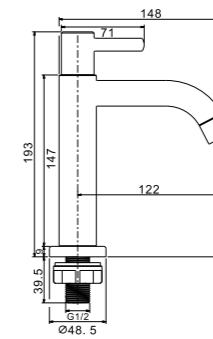

Qty Ctn = 20 pcs

IF32 Series

IF32 Series

IF1532

1/2" Single lever basin pillar tap  
·brass  
·chrome

Qty Ctn = 40 pcs

IF1232

1/2" Single lever basin pillar tap  
·stainless steel  
·chrome