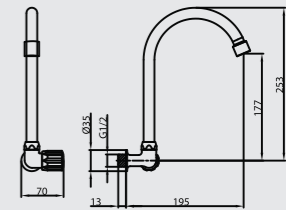

IR4606

1/2" Wall sink tap
· chrome
Qty Sml Box = 6 pcs
Qty Big Box = 60 pcs