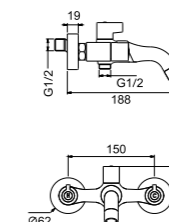

IF3205

1. Two-handle bath/shower mixer
   - for shower hose with a 1/2" connection
   - designed to run 2 outlets
   - brass
   - chrome and white
2. Qty Ctn = 10 pcs