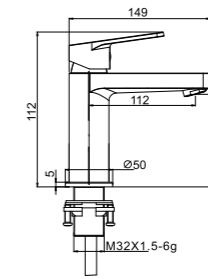

IF04 Series

IF1004

- Single lever basin mixer
- knitted hoses, 50cm, 1/2"
- brass
- chrome

Qty Ctn = 10 pcs