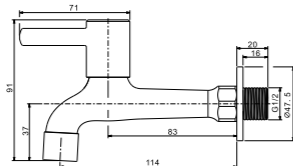

IF6232

1/2" Long wall tap
· brass
· chrome

Qty Ctn = 40 pcs