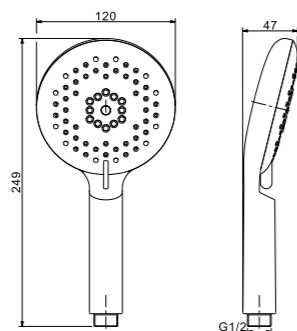

IF110

- Hand shower
- 5-function handshower
- easy clean shower spray
- ABS
- chrome

Qty Ctn = 40 pcs