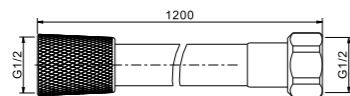

Hand Shower Set

IF42

- PVC shower hose
- 1/2" connection
- length: 120cm
- PVC
- revolflex
- white

Qty Ctn = 50 pcs