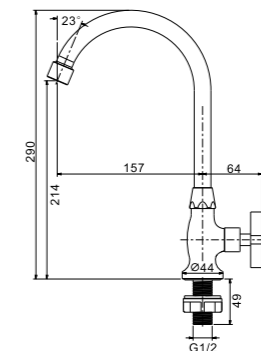

IF30 Series

IF5130

1/2" Triangle valve  
· brass  
· chrome

Qty Ctn = 60 pcs

IF6230

1/2" Long wall tap  
· brass  
· chrome

Qty Ctn = 40 pcs

IF4130