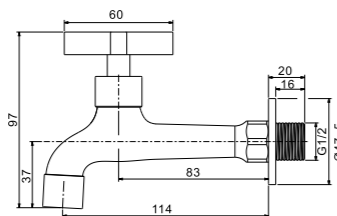

IF30 Series

IF5130

1/2" Triangle valve  
· brass  
· chrome

Qty Ctn = 60 pcs

IF6230

1/2" Long wall tap  
· brass  
· chrome

Qty Ctn = 40 pcs

IF4130