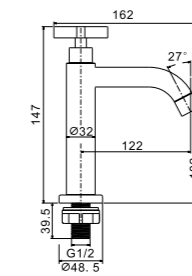

IF1230

1/2" Single lever basin pillar tap
·stainless steel
·chrome

Qty Ctn = 20 pcs