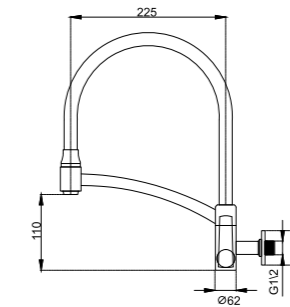

IF4621

Single lever 1/2" wall sink tap
· brass
· chrome

Qty Ctn = 10 pcs