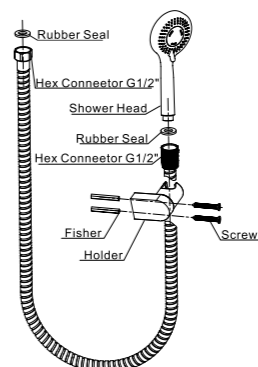

IF305

- Hand Shower Set
- ·3-function handshower
- ·easy clean shower spray
- ·stainless steel hose, 150cm, 1/2"
- ·ABS handshower
- ·ABS Handshower holder
- ·chrome

Qty Ctn = 20 pcs