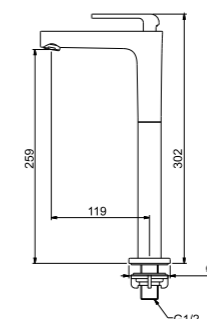

Qty Ctn = 10 pcs

IF1104

- Single lever basin mixer
- knitted hoses, 50cm, 1/2"
- brass
- chrome

Qty Ctn = 10 pcs

IF03 Series

IF03 Series

IF1303

Single lever 1/2" basin pillar tap  
· brass  
· chrome