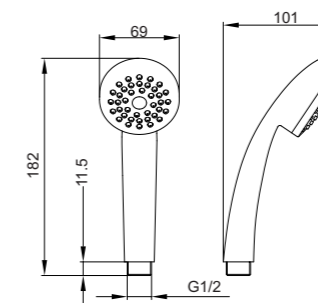

IF116

- Hand shower
- 5-function handshower
- easy clean shower spray
- ABS
- chrome

Qty Ctn = 56 pcs