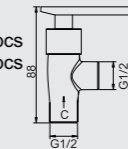

IR05 Series

IR5105

1/2" Triangle valve
· chrome

Qty Sml Box = 8 pcs
Qty Big Box = 64 pcs