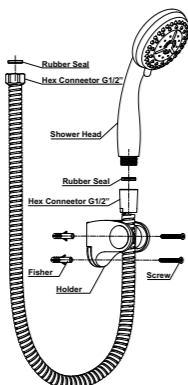

IF40

- Stainless steel hose
- 1/2" connection
  - length: 150cm
  - revolflex
  - chrome
- Qty Ctn = 40 pcs

IF309

- Hand Shower Set
- 5-function handshower
  - easy clean shower spray
  - stainless steel hose, 150cm, 1/2"
  - ABS handshower
  - ABS Handshower holder
  - chrome
- Qty Ctn = 40 pcs