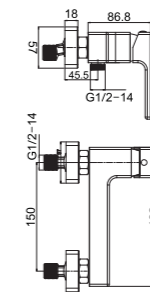

**IF2001**

Single lever shower mixer  
 · for shower hose with a 1/2" connection  
 · brass  
 · chrome and white  
 Qty Ctn = 10 pcs

**IF3201**

Single lever bath/shower mixer  
 · for shower hose with a 1/2" connection  
 · designed to run 2 outlets, spout as diverter  
 · swivel bath spout 90°  
 · brass  
 · chrome and white  
 Qty Ctn = 8 pcs