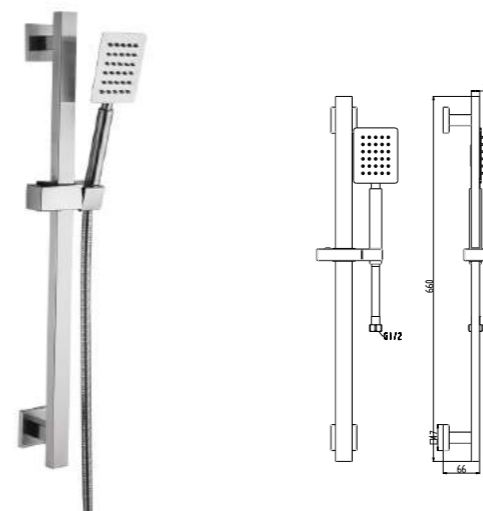

F8017

- SUS 304
- Shower set with slide rail
- ·3-function handshower
- ·easy clean shower spray
- ·stainless steel hose, 150cm, 1/2"
- ·ABS handshower
- ·height adjustable handshower holder
- ·stainless steel
- ·chrome

Qty Ctn = 10 pcs