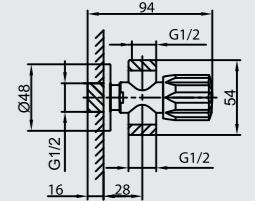

IR5206

Two-way angle valve
· chrome
Qty Sml Box = 10 pcs
Qty Big Box = 100 pcs