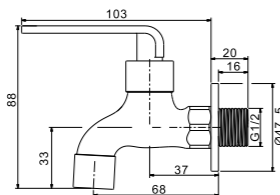

IF31 Series

IF6131

1/2" Short wall tap
· brass
· chrome

Qty Ctn = 60 pcs