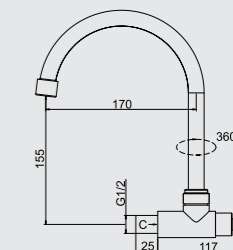

Qty Sml Box = 4 pcs  
Qty Big Box = 20 pcs

IR2204

1/2" Wall sink tap  
· chrome

Qty Sml Box = 4 pcs  
Qty Big Box = 40 pcs

IR4604

1/2" Wall sink tap  
· chrome

Qty Sml Box = 4 pcs  
Qty Big Box = 40 pcs

IR1204-1