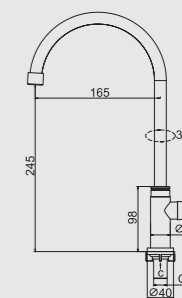

IR4101

1/2" Pillar sink tap
· chrome

Qty Sml Box = 4 pcs
Qty Big Box = 40 pcs