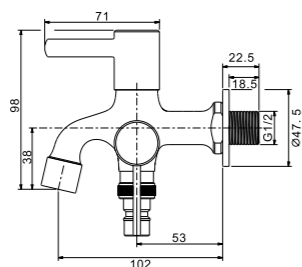

IF6532

1/2" Two-way tap
· brass
· chrome

Qty Ctn = 20 pcs