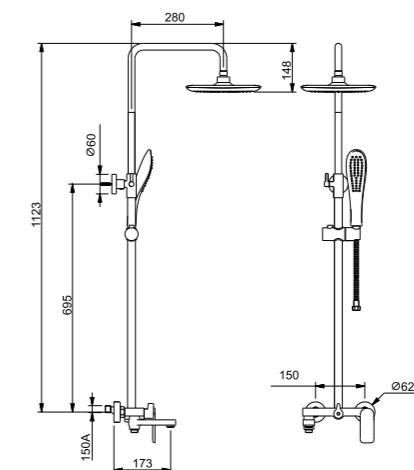

Qty Ctn = 10 pcs

IF2002

Single lever shower mixer  
 · for shower hose with a 1/2" connection  
 · brass  
 · chrome

Qty Ctn = 10 pcs

IF3002

Single lever bath/shower mixer  
 · for shower hose with a 1/2" connection  
 · designed to run 2 outlets  
 · brass  
 · chrome

Qty Ctn = 10 pcs

IF7502

Toilet shower set  
 1-function toilet shower  
 copper shower head and connector component  
 Stainless steel flexible hose, 120cm, 1/2"  
 copper shower head  
 chrome

Qty Ctn = 30 pcs