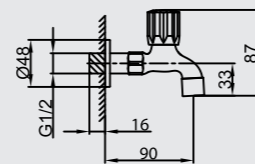

IR2506

1/2" Long wall tap
· chrome
Qty Sml Box = 10 pcs
Qty Big Box = 100 pcs