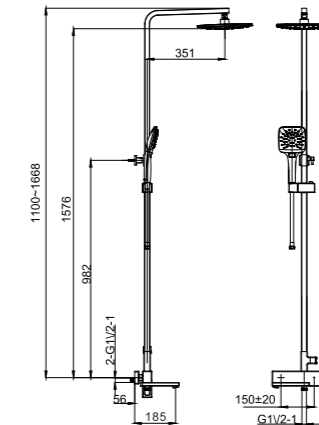

Qty Ctn = 6 pcs

**IF2401-6**

Single lever bath/shower mixer with rainshower  
 · ABS rainshower, Ø25cm  
 · 3-function handshower  
 · easy clean shower spray  
 · SUS 304 flexible hose, 150cm, 1/2"  
 · ABS handshower  
 · designed to run 2 outlets  
 · shower pipe height adjustable  
 · overhead shower angle adjustable  
 · brass  
 · chrome and white