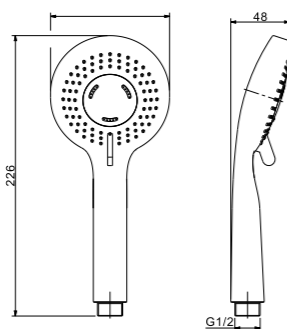

IF112

- Hand shower
- 3-function handshower
- easy clean shower spray
- ABS
- chrome

Qty Ctn = 40 pcs