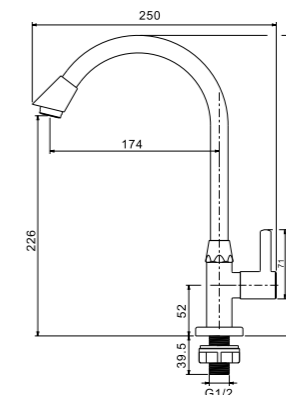

Qty Ctn = 40 pcs

IF6532

1/2" Two-way tap  
· brass  
· chrome

Qty Ctn = 20 pcs

IF32 Series

IF5132

1/2" Triangle valve  
· brass  
· chrome

Qty Ctn = 60 pcs