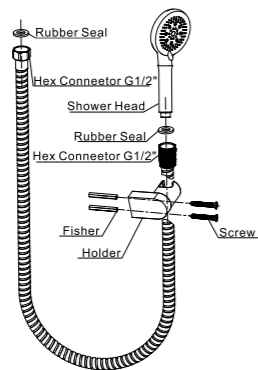

Qty Ctn = 20 pcs

IF301

- Hand Shower Set
- 5-function handshower
- easy clean shower spray
- stainless steel hose, 150cm, 1/2"
- ABS handshower
- ABS Handshower holder
- chrome

Qty Ctn = 20 pcs

Hand Shower Set