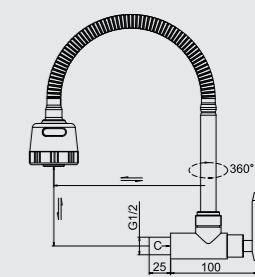

IR4705

1/2" Wall sink tap
· chrome

Qty Sml Box = 2 pcs
Qty Big Box = 20 pcs