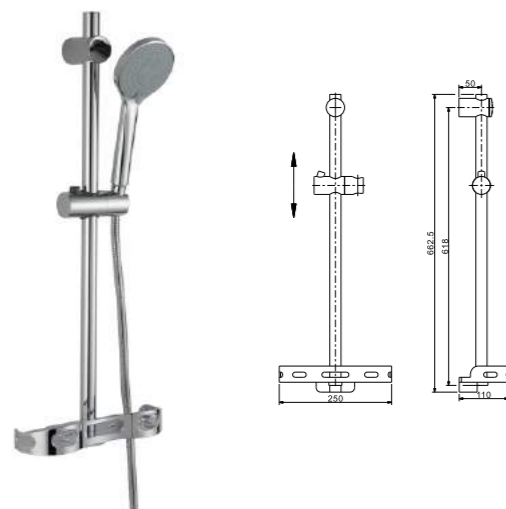

- Hand shower
- 5-function handshower
- easy clean shower spray
- ABS
- chrome

Qty Ctn = 56 pcs

Shower set with slide rail

IF8001

- Shower set with slide rail
- 1-function handshower
- easy clean shower spray
- stainless steel hose, 150cm, 1/2"
- ABS handshower
- height adjustable handshower holder
- stainless steel
- chrome

Qty Ctn = 10 pcs

Shower set with slide rail

IF8004

- Shower set with slide rail
- 3-function handshower
- easy clean shower spray
- stainless steel hose, 150cm, 1/2"
- ABS handshower
- height adjustable handshower holder
- stainless steel
- chrome

Qty Ctn = 20 pcs

IF8002

- Shower set with slide rail
- 3-function handshower
- easy clean shower spray
- stainless steel hose, 150cm, 1/2"
- ABS handshower
- height adjustable handshower holder
- stainless steel
- chrome