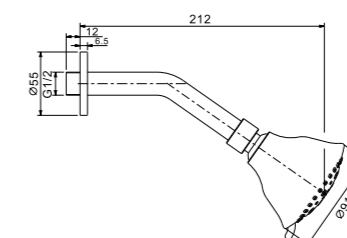

IF212

- 4" Rainshower set with arm round wall-mounted
- 1/2" connection
- ABS rainshower, Ø 10.1cm
- easy clean shower spray
- ABS
- chrome

Qty Ctn = 20 pcs