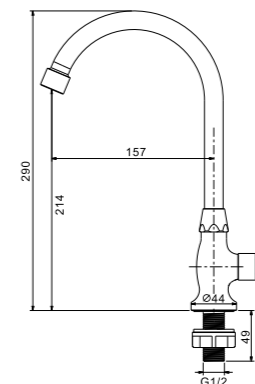

IF4131

1/2" Pillar sink tap
· brass
· chrome

Qty Ctn = 20 pcs