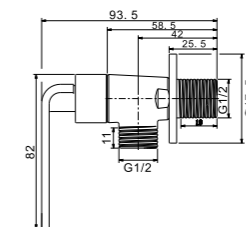

Qty Ctn = 40 pcs

IF6331

1/2" Short wall tap with hose coupling and screw collar  
· brass  
· chrome

Qty Ctn = 60 pcs

IF6531

1/2" Two-way tap  
· brass  
· chrome

Qty Ctn = 20 pcs

IF31 Series