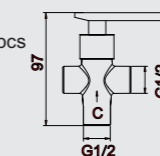

IR05 Series

IR5105

1/2" Triangle valve  
· chrome

Qty Sml Box = 8 pcs  
Qty Big Box = 64 pcs

IR5205

Two-way angle valve  
· chrome

Qty Ctn = 80 pcs

IR4105