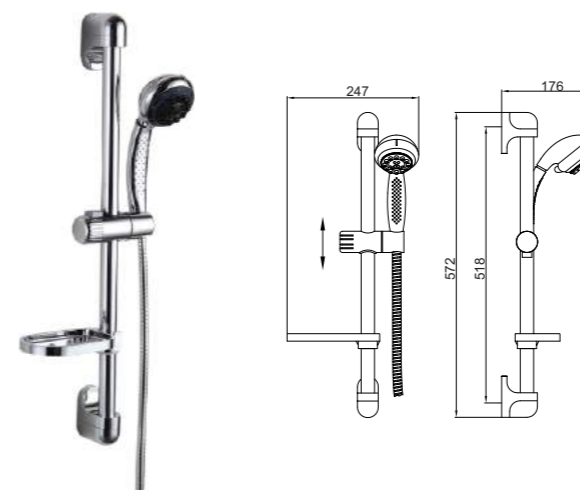

- Hand shower
- 5-function handshower
- easy clean shower spray
- ABS
- chrome

Qty Ctn = 56 pcs

Shower set with slide rail

IF8001

- Shower set with slide rail
- 1-function handshower
- easy clean shower spray
- stainless steel hose, 150cm, 1/2"
- ABS handshower
- height adjustable handshower holder
- stainless steel
- chrome

Qty Ctn = 10 pcs

Shower set with slide rail

IF8004

- Shower set with slide rail
- 3-function handshower
- easy clean shower spray
- stainless steel hose, 150cm, 1/2"
- ABS handshower
- height adjustable handshower holder
- stainless steel
- chrome

Qty Ctn = 20 pcs

IF8002

- Shower set with slide rail
- 3-function handshower
- easy clean shower spray
- stainless steel hose, 150cm, 1/2"
- ABS handshower
- height adjustable handshower holder
- stainless steel
- chrome