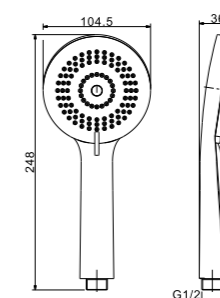

IF114

- Hand shower
- 3-function handshower
- easy clean shower spray
- ABS
- chrome

Qty Ctn = 40 pcs