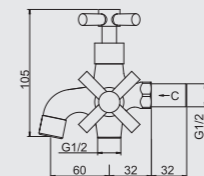

1/2" Two-way tap
· chrome

Qty Sml Box = 4 pcs
Qty Big Box = 48 pcs

IR4104