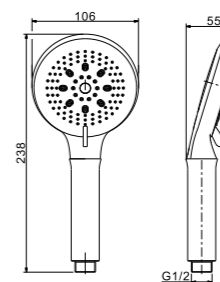

IF115

- Hand shower
- 5-function handshower
- easy clean shower spray
- ABS
- chrome

Qty Ctn = 40 pcs