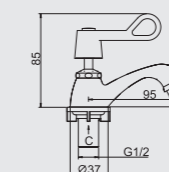

1/2" Long wall tap  
· chrome

Qty Sml Box = 8 pcs  
Qty Big Box = 64 pcs

IR1201

1/2" Single lever basin pillar tap  
· chrome

Qty Sml Box = 8 pcs  
Qty Big Box = 64 pcs

IR4101

1/2" Pillar sink tap  
· chrome