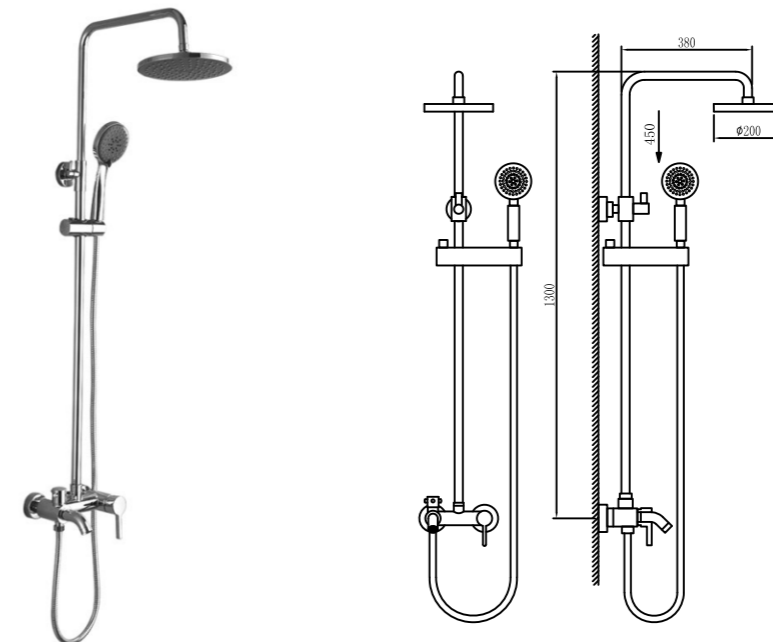

IF2406

Single lever bath/shower mixer with rainshower ABS
· ABS rainshower, Ø 22.5cm
· 3-function handshower
· easy clean shower spray
· SUS 304 flexible hose, 150cm, 1/2"
· ABS handshower
· designed to run 2 outlets
· shower pipe height adjustable
· brass
· chrome
Qty Ctn = 4 pcs