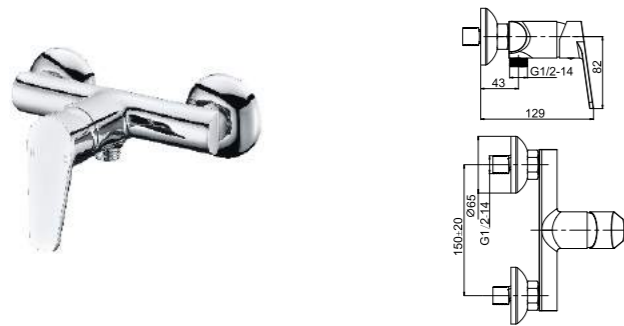

IF7204

Single lever concealed bath/shower mixer with diverter  
 · 2-way diverter with volume control  
 · 2 inlets / 2 outlets, 1/2"  
 · brass  
 · chrome  
 Qty Ctn = 10 pcs

IF2406

Single lever bath/shower mixer with rainshower ABS  
 · ABS rainshower, Ø 22.5cm  
 · 3-function handshower  
 · easy clean shower spray  
 · SUS 304 flexible hose, 150cm, 1/2"  
 · ABS handshower  
 · designed to run 2 outlets  
 · shower pipe height adjustable  
 · brass  
 · chrome  
 Qty Ctn = 4 pcs

IF2004

Single lever shower mixer  
 · for shower hose with a 1/2" connection  
 · brass  
 · chrome  
 Qty Ctn = 10 pcs

IF05 Series

IF05 Series

IF1005

- Two-handle basin mixer
  - swivel spout 360°
  - knitted hose, 50cm, 1/2"
  - brass
  - chrome and white
- Qty Ctn = 10 pcs