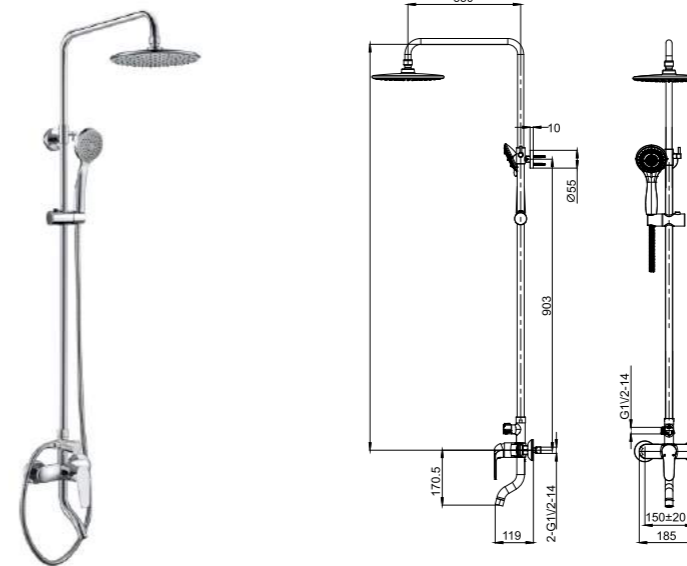

Qty Ctn = 10 pcs

IF04 Series

IF04 Series

IF4004

Single lever kitchen mixer  
 · swivel spout 360°  
 · knitted hoses 50cm, 1/2"  
 · brass  
 · chrome  
 Qty Ctn = 10 pcs

IF3004

Single lever bath/shower mixer  
 · for shower hose with a 1/2" connection  
 · designed to run 2 outlets  
 · brass  
 · chrome  
 Qty Ctn = 10 pcs

IF7104

Single lever concealed shower mixer without diverter  
 · designed to run 1 outlet with volume control  
 · 2 inlets / 1 outlet, 1/2"  
 · brass  
 · chrome  
 Qty Ctn = 10 pcs

IF2404

Single lever bath/shower mixer with rainshower ABS  
 · ABS rainshower, Ø 22.5cm  
 · 3-function handshower  
 · easy clean shower spray  
 · SUS 304 flexible hose, 150cm, 1/2"  
 · ABS handshower  
 · designed to run 2 outlets  
 · shower pipe height adjustable  
 · brass  
 · chrome  
 Qty Ctn = 3 pcs