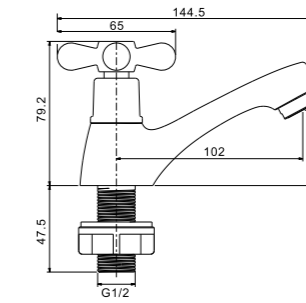

IF33 Series

IF1533

1/2" Single lever basin pillar tap
·brass
·chrome

Qty Ctn = 40 pcs

IF1433

1/2" Wall sink tap
·brass
·chrome

Qty Ctn = 20 pcs