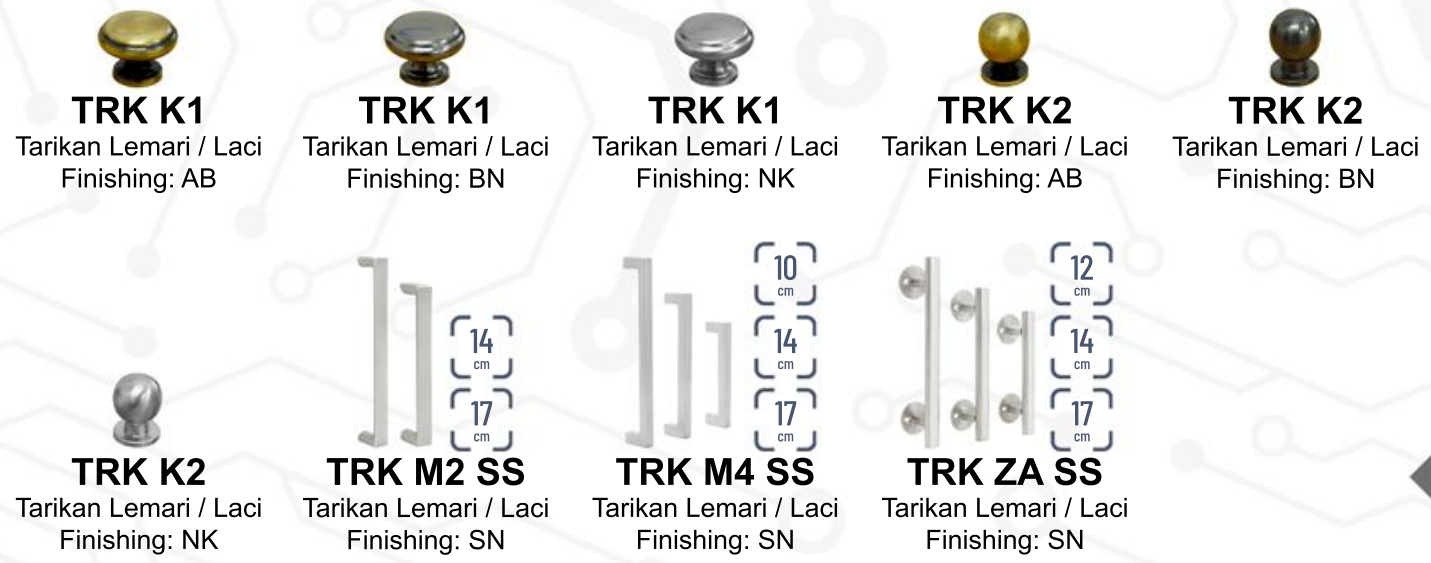

SH GG 90
Engsel Kaca
Finishing: CP

SH GW 135
Engsel Kaca
Finishing: CP

friction stay (casement)

CS SUS304
Engsel Casement
8" - 10" - 12" - 20" - 24"
Finishing: SN

CS SUS201
Engsel Casement
8" - 10" - 12" - 20" - 24"
Finishing: SN

rel laci

tarikan lemari / laci

6

engsel salon

gas spring

evomab[®]

Tersedia di:

QHOMEMART