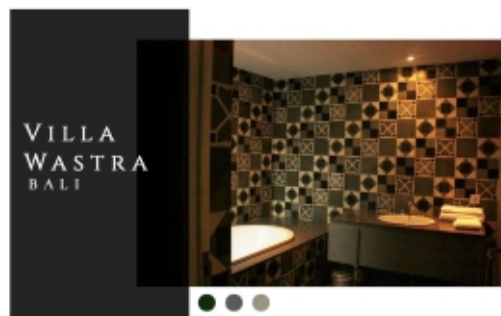

Pattern Tiles