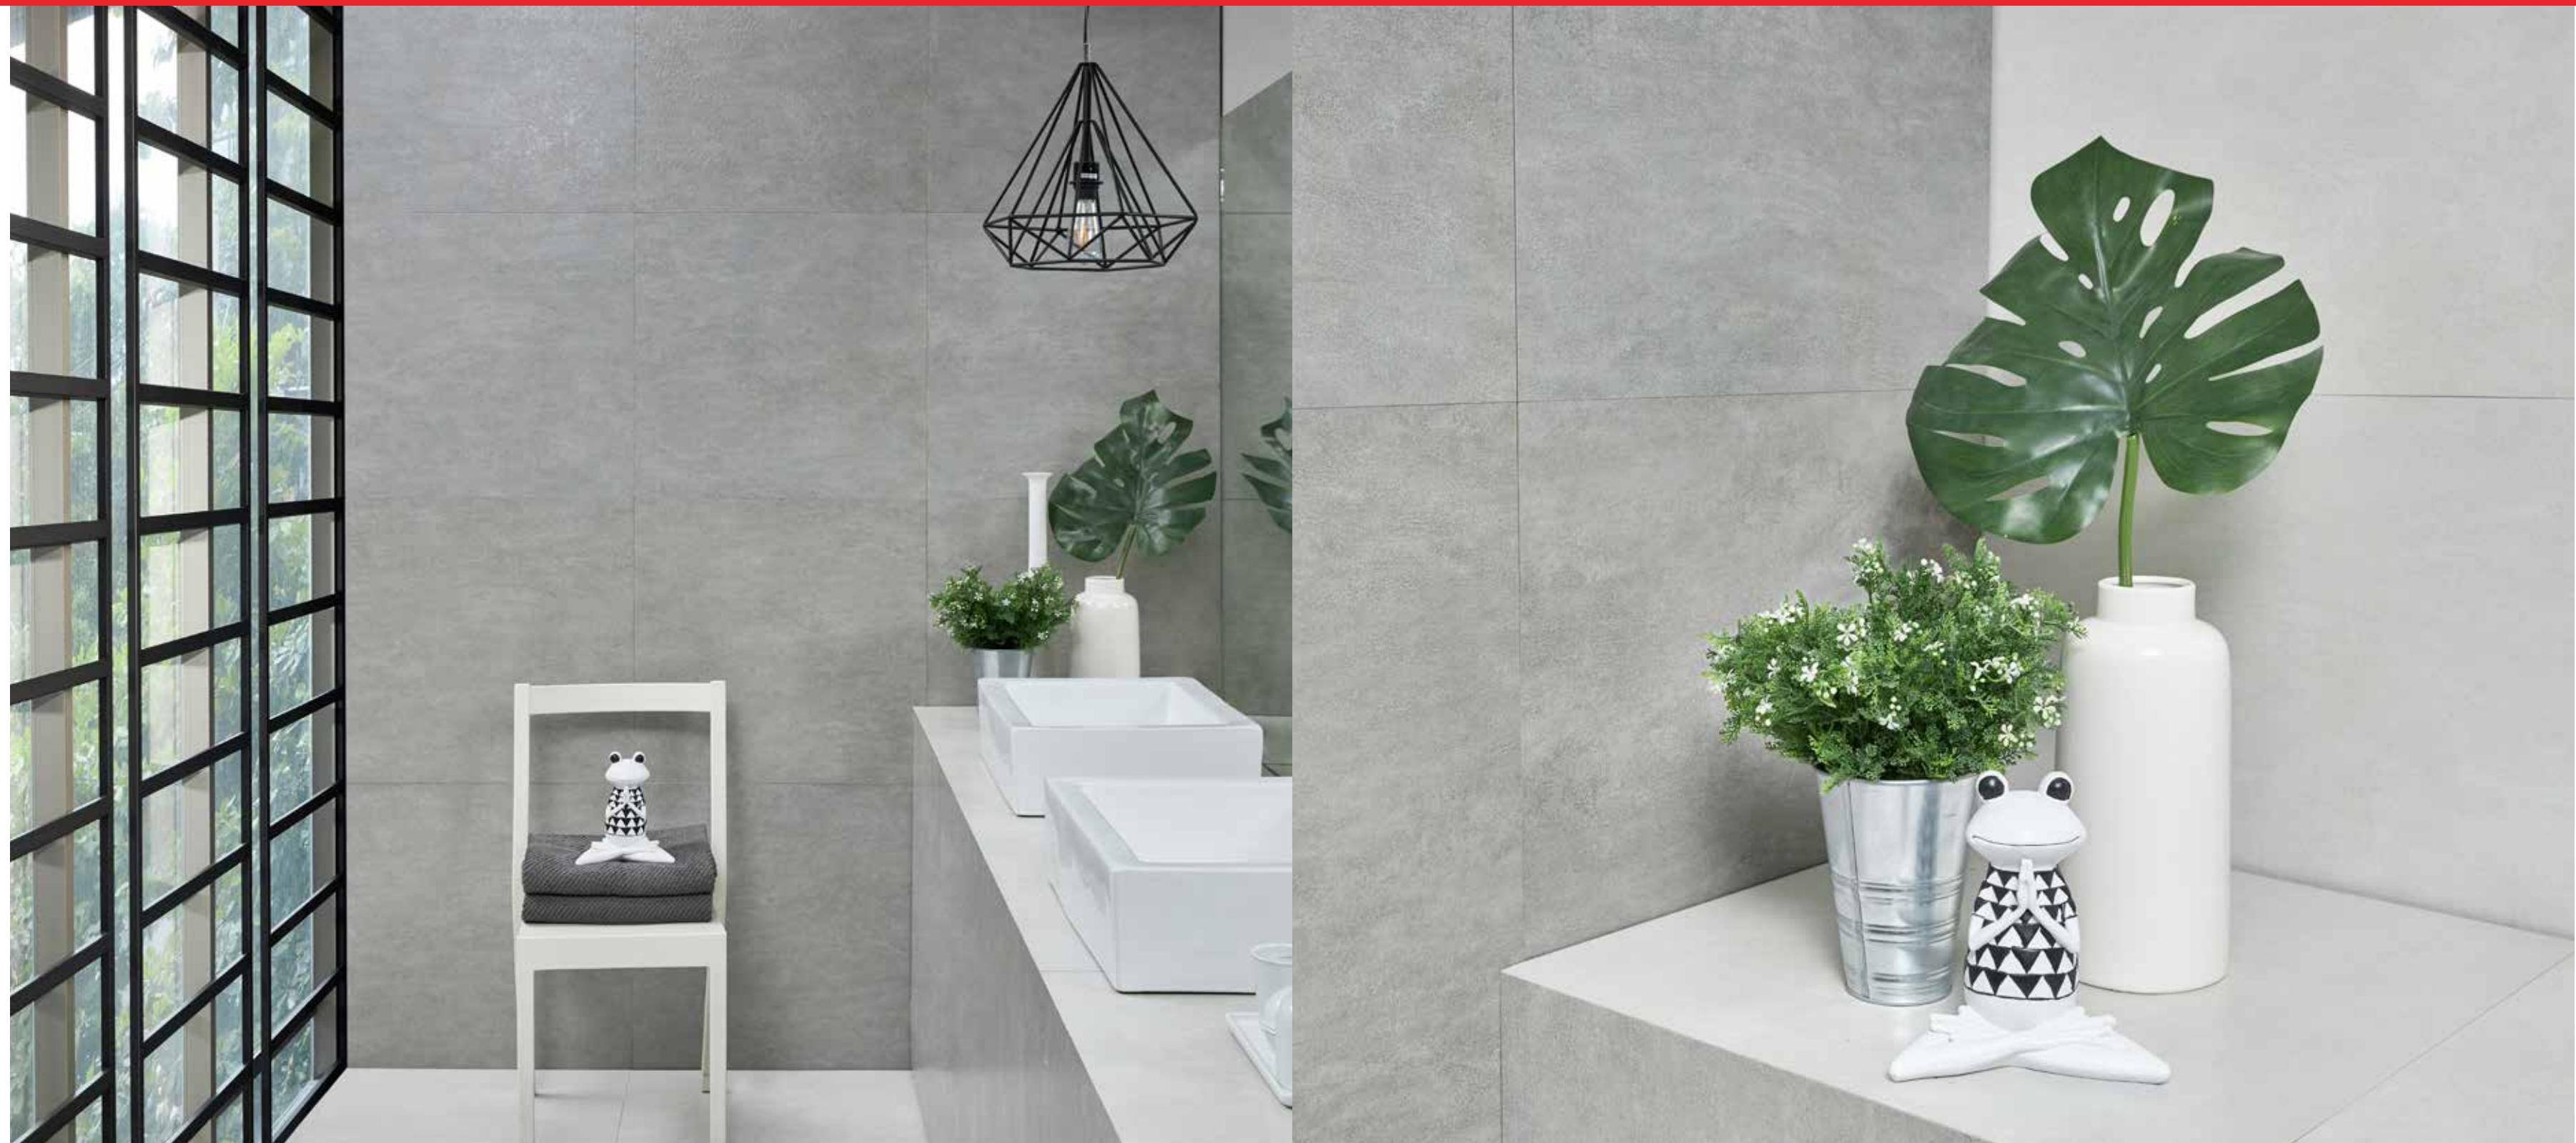

Wall tiles : **CONCRETE STONE GREY**
Floor tiles : **CONCRETE STONE WHITE**

CONCRETE STONE WHITE & GREY