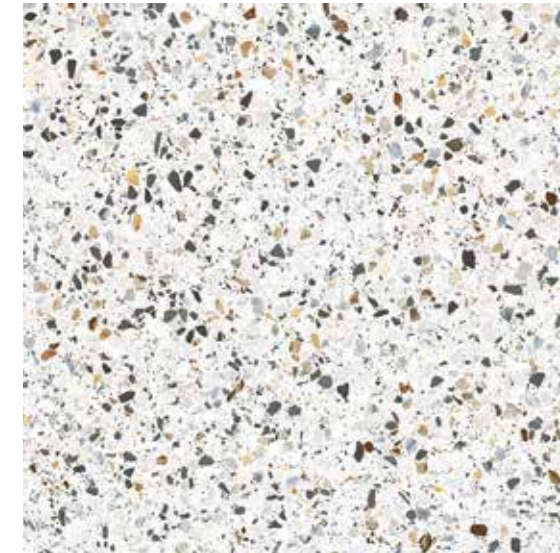

TERRAZZO VENICE

TERRAZZO VENICE WHITE
60 x 60