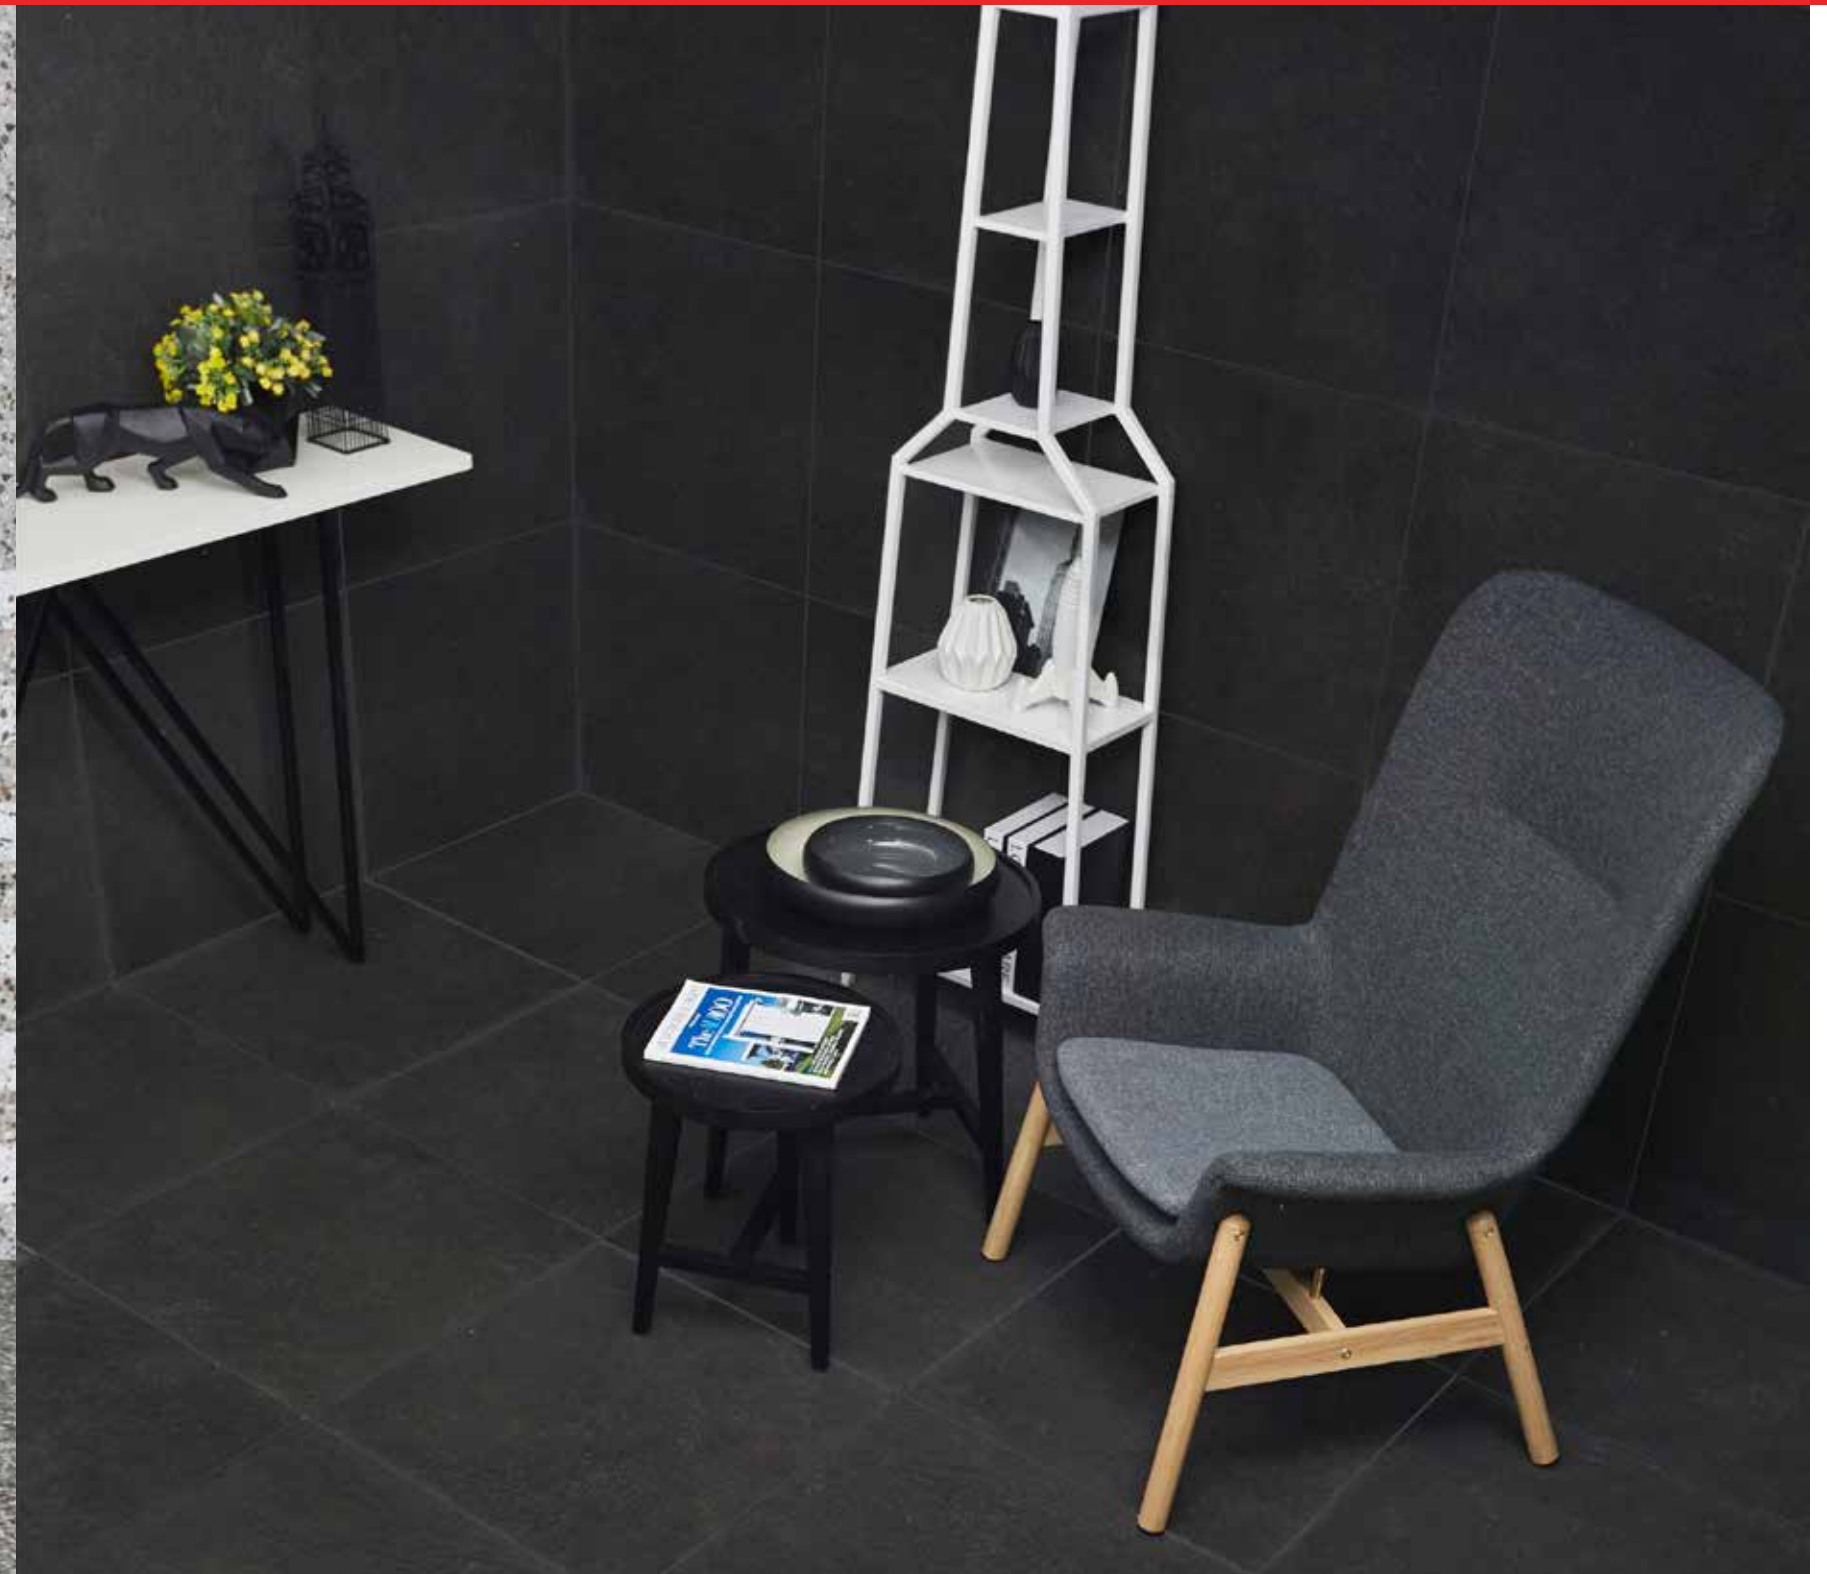

Floor tiles : **ZEBRINO BLACK**

Wall tiles : **CONCRETE STONE GREY**
Floor tiles : **CONCRETE STONE WHITE**

CONCRETE STONE WHITE & GREY

Wall tiles : **TERRAZZO VENICE GREY**
TERRAZZO VENICE WHITE

Floor & bench tiles : **TERRAZZO VENICE DARK GREY**