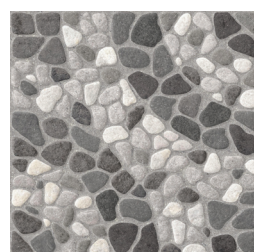

ALEXIS MATT

GREY