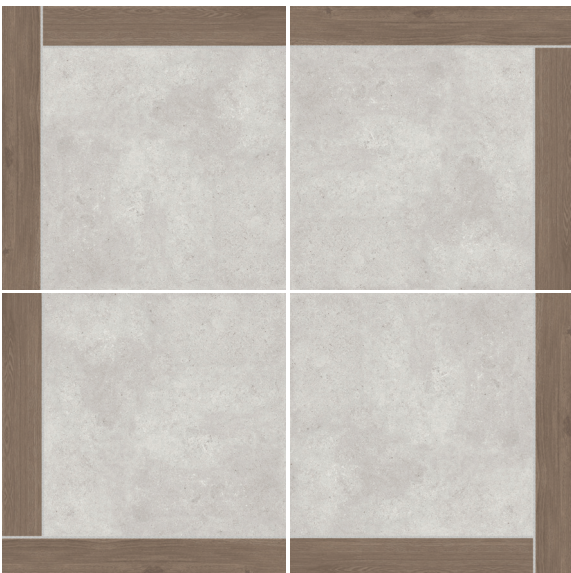

BENSON GLOSSY

BASIC EMBOSSED

DECOR EMBOSSED

60X60 FLOOR TILE

SANTANA GLOSSY

BLACK REC

STOCKHOLM GLOSSY

BLACK REC

SWEDEN MATT

GREY REC

DARK GREY REC

CREAM REC

BROWN REC

Tersedia di :

60X60 FLOOR TILE SHELDON

GLOSSY

GREY REC

50X50 FLOOR TILE DYLAN

MATT

GREY

50X50 FLOOR TILE

DARWIN MATT

CREAM

BROWN