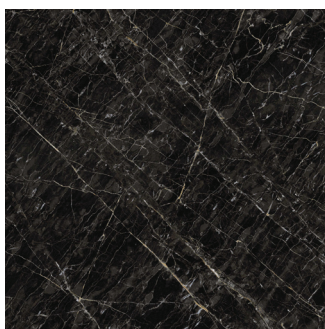

BENSON GLOSSY

BASIC EMBOSSED

DECOR EMBOSSED

60X60 FLOOR TILE

SANTANA GLOSSY

BLACK REC

STOCKHOLM GLOSSY

BLACK REC

SWEDEN MATT

GREY REC

DARK GREY REC

CREAM REC

BROWN REC

Tersedia di :

60X60 FLOOR TILE SHELDON

GLOSSY

GREY REC

50X50 FLOOR TILE DYLAN

MATT

GREY

50X50 FLOOR TILE

DARWIN MATT

CREAM

BROWN