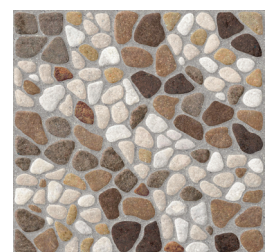

50X50 FLOOR TILE

DARWIN MATT

DIEGO MATT

40X40 FLOOR TILE

ANTONIO MATT

ALEXIS MATT

BROWN