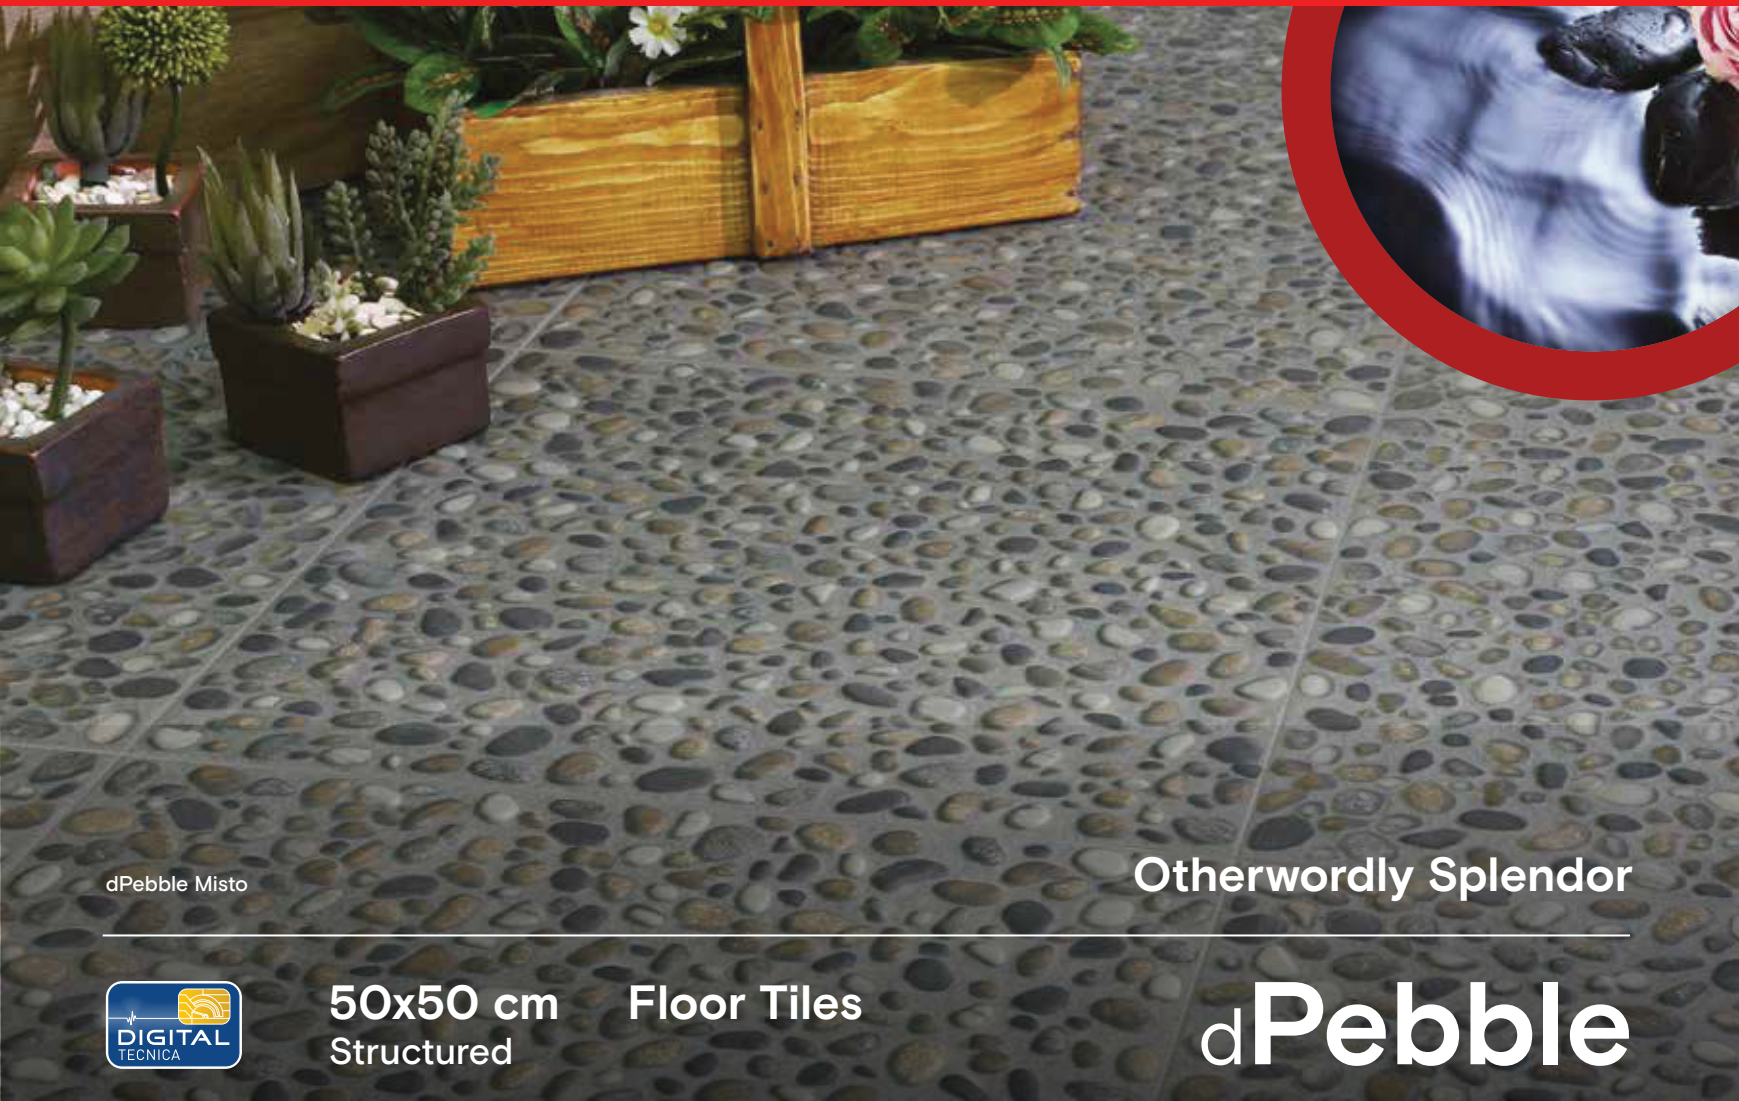

dPebble Misto

Otherwordly Splendor

50x50 cm Floor Tiles
Structured

dPebble