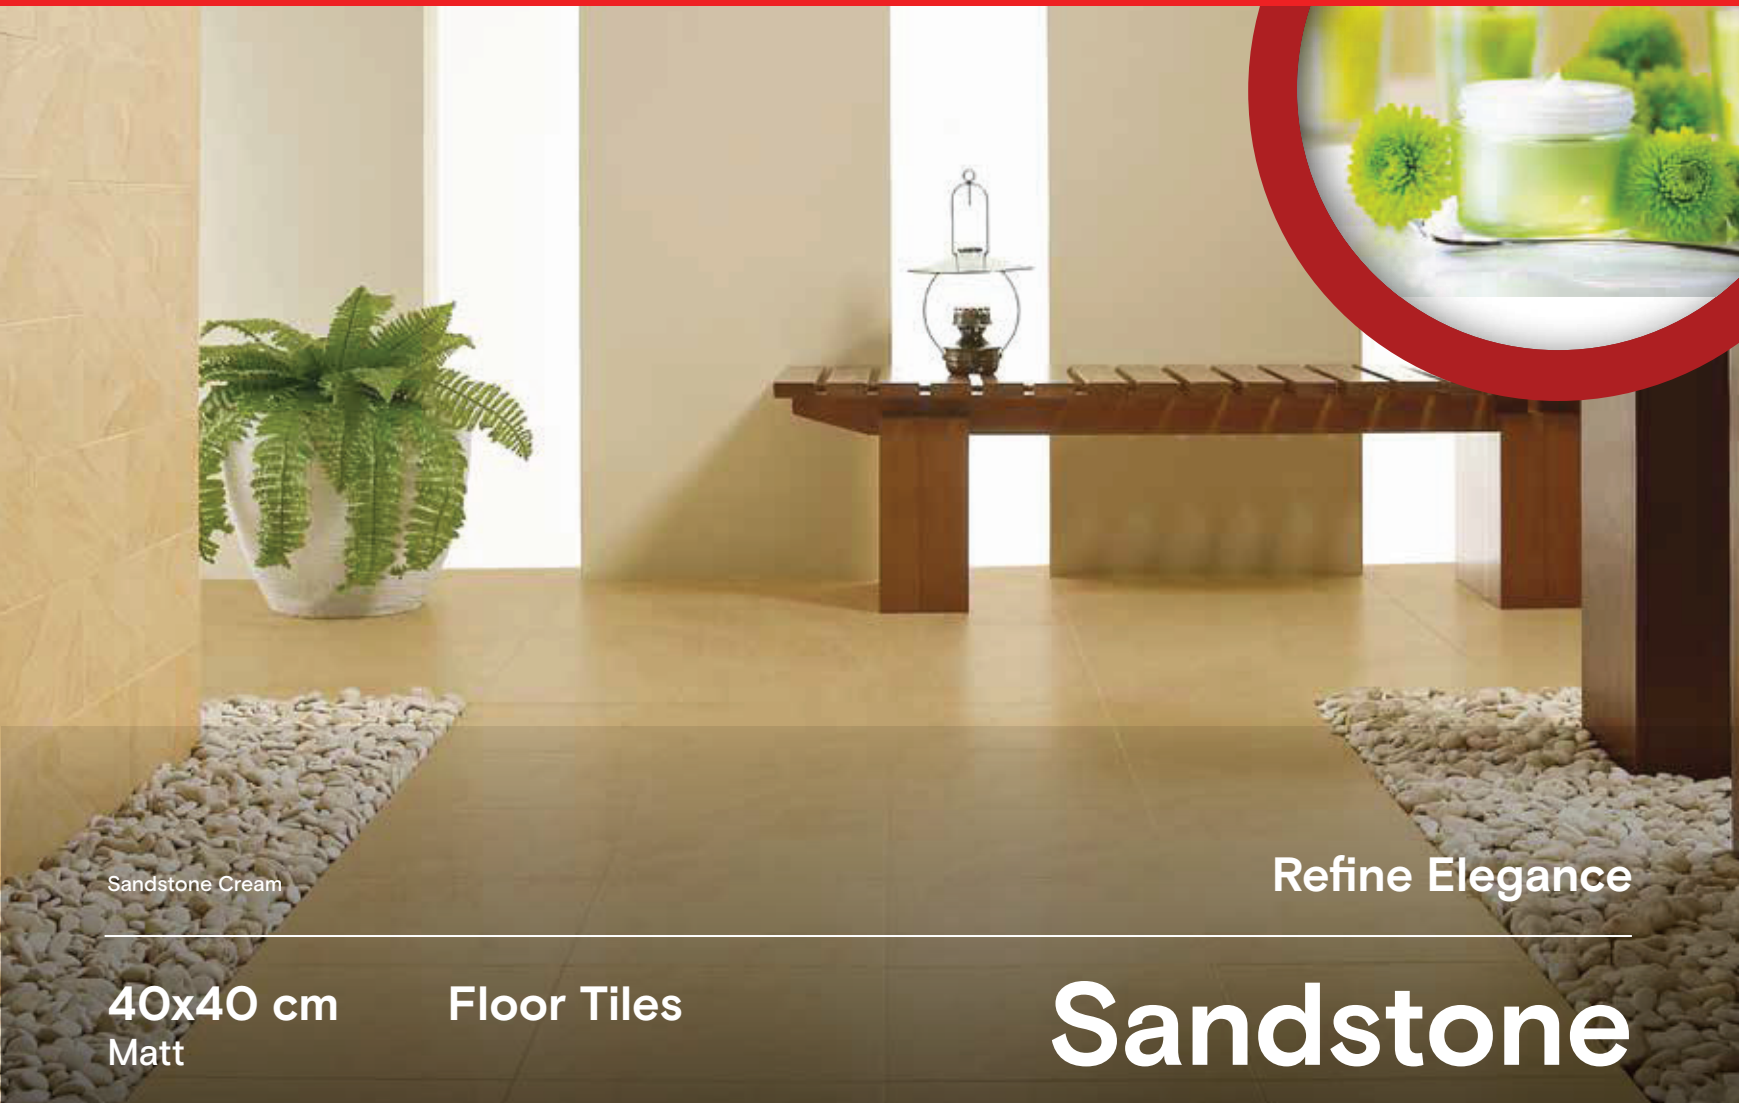

Sandstone Cream

Refine Elegance

40x40 cm
Matt

Floor Tiles

Sandstone