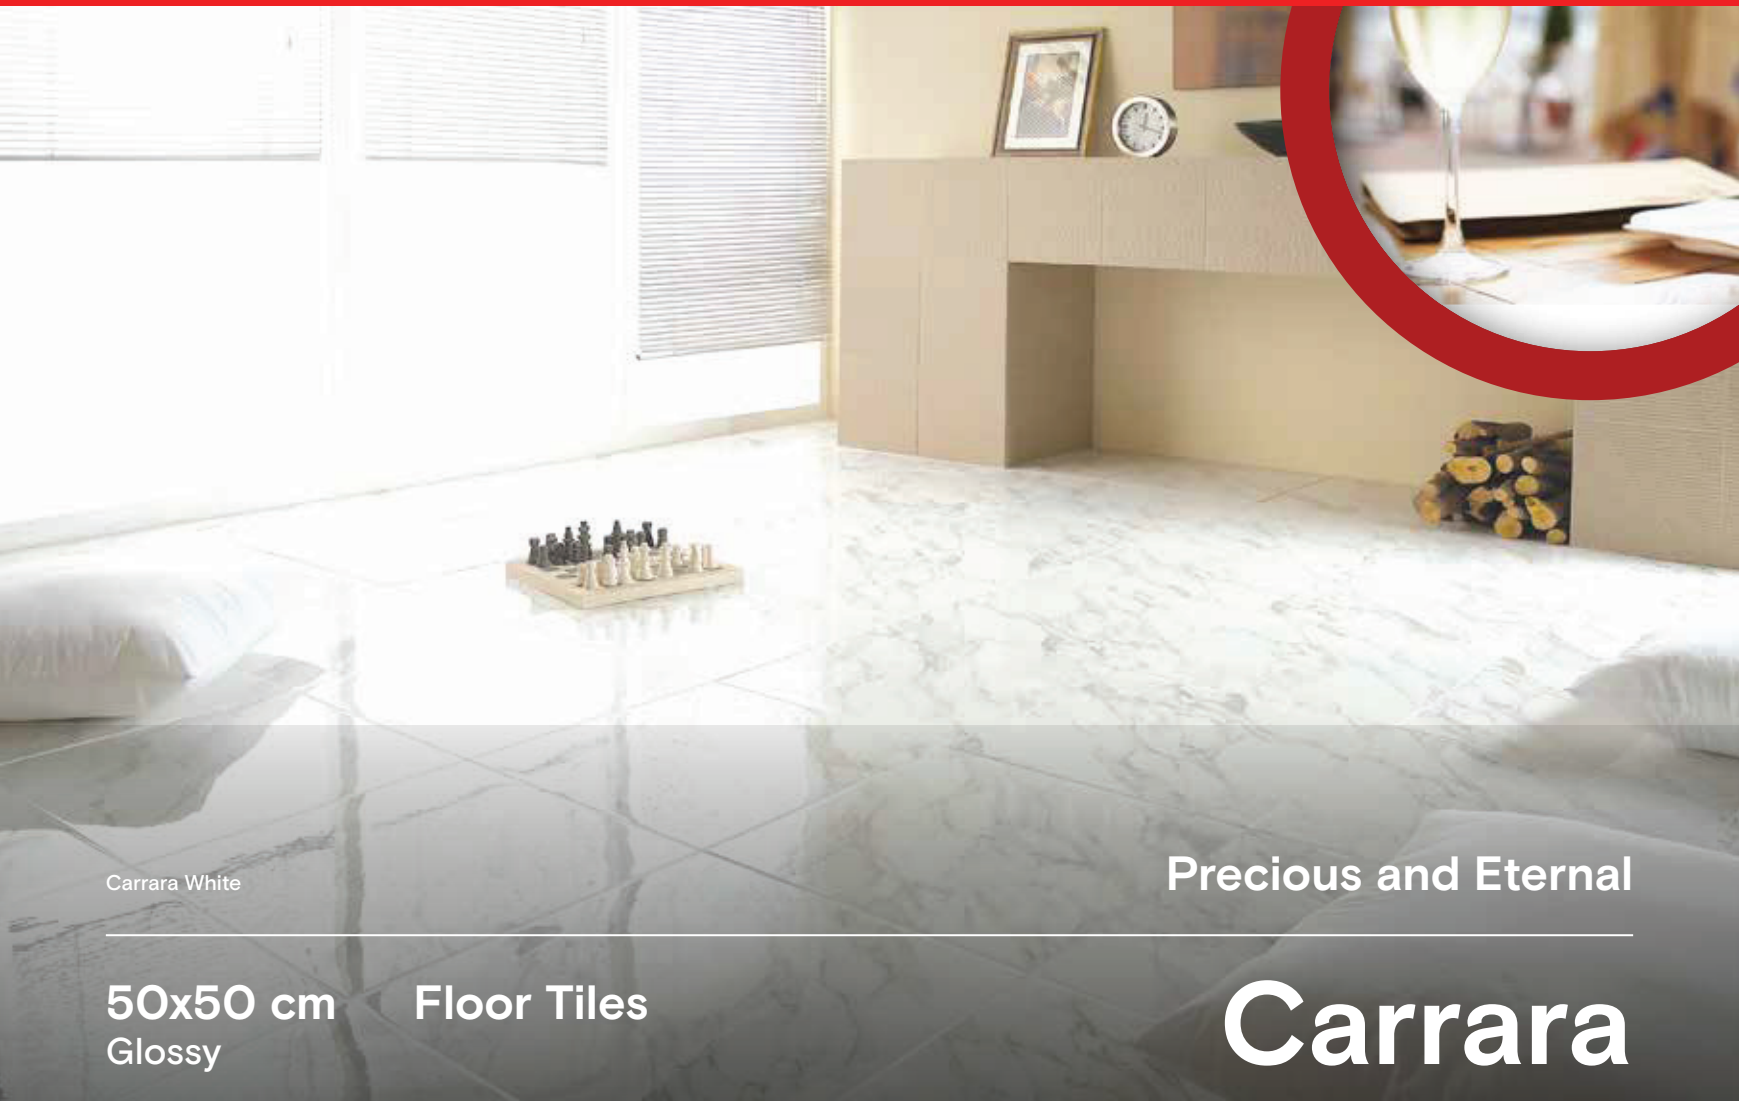

Continental

Floor Tiles

50x50 cm
Glossy

Plain White Glossy

G559196
Continental White
50 x 50 - Gol. B

Carrara White

Precious and Eternal

50x50 cm Floor Tiles
Glossy