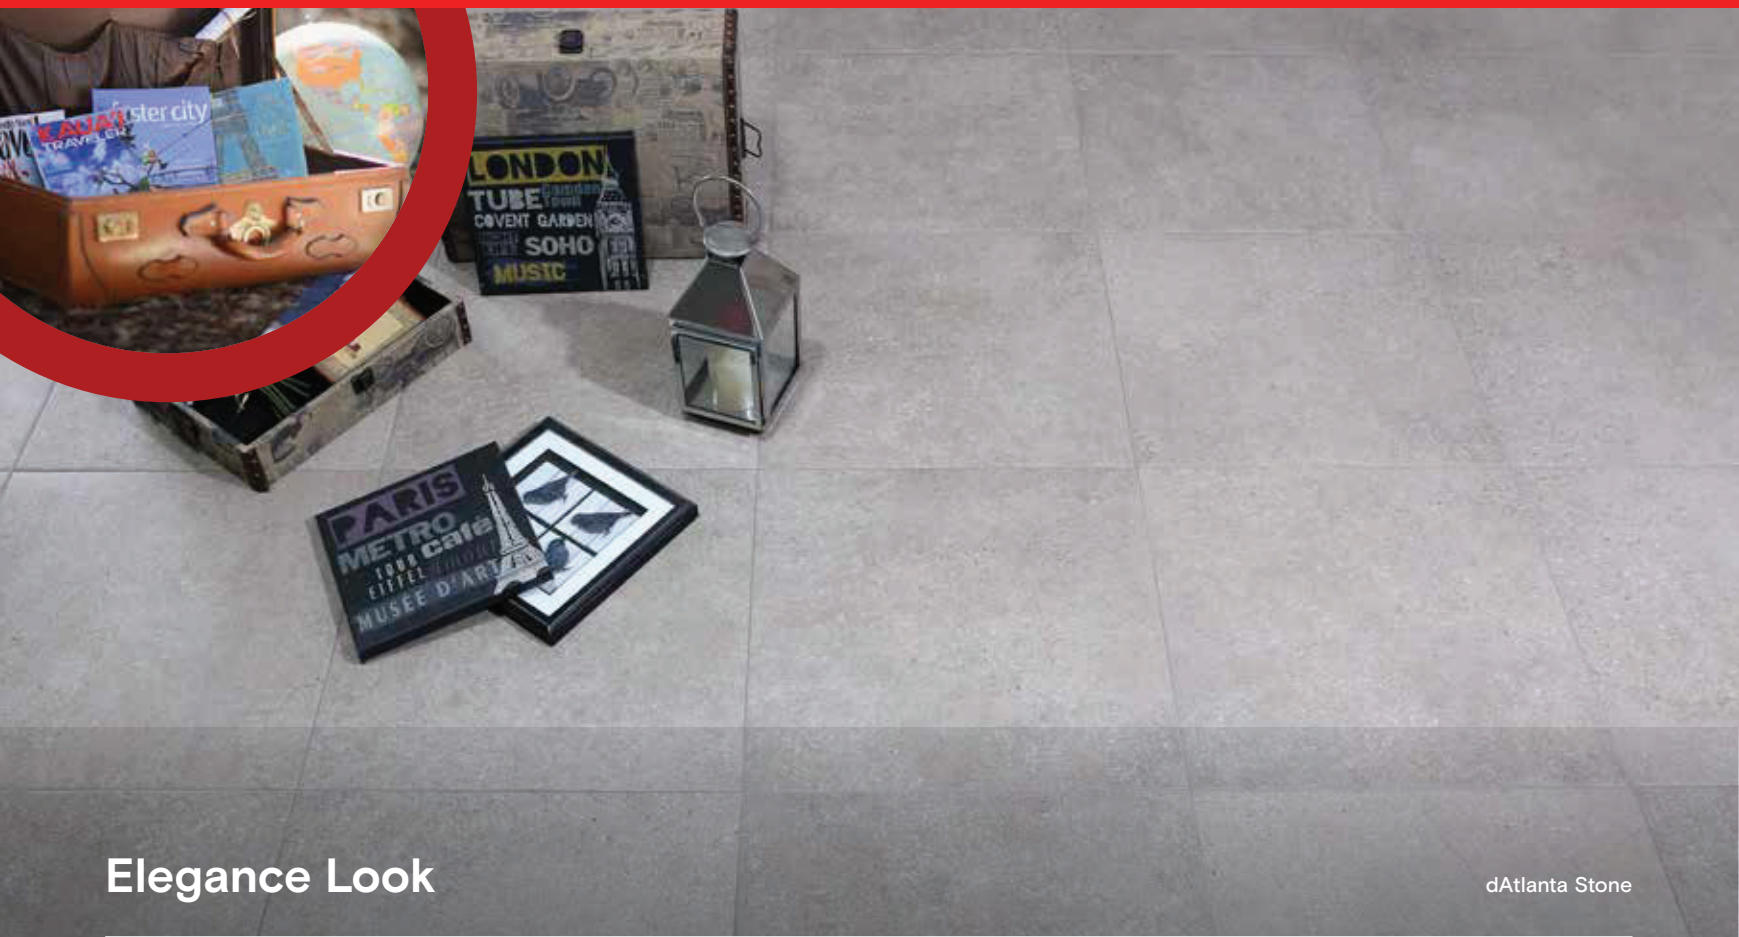

G557381
dMegapolis Grey
50 x 50 - Gol. A

Newcastle Grigio

Versatile Simplicity

50x50 cm Floor Tiles
Matt

Newcastle

G557322
Newcastle Perla
50 x 50 - Gol. A

G557323
Newcastle Grigio
50 x 50 - Gol. A

Elegance Look