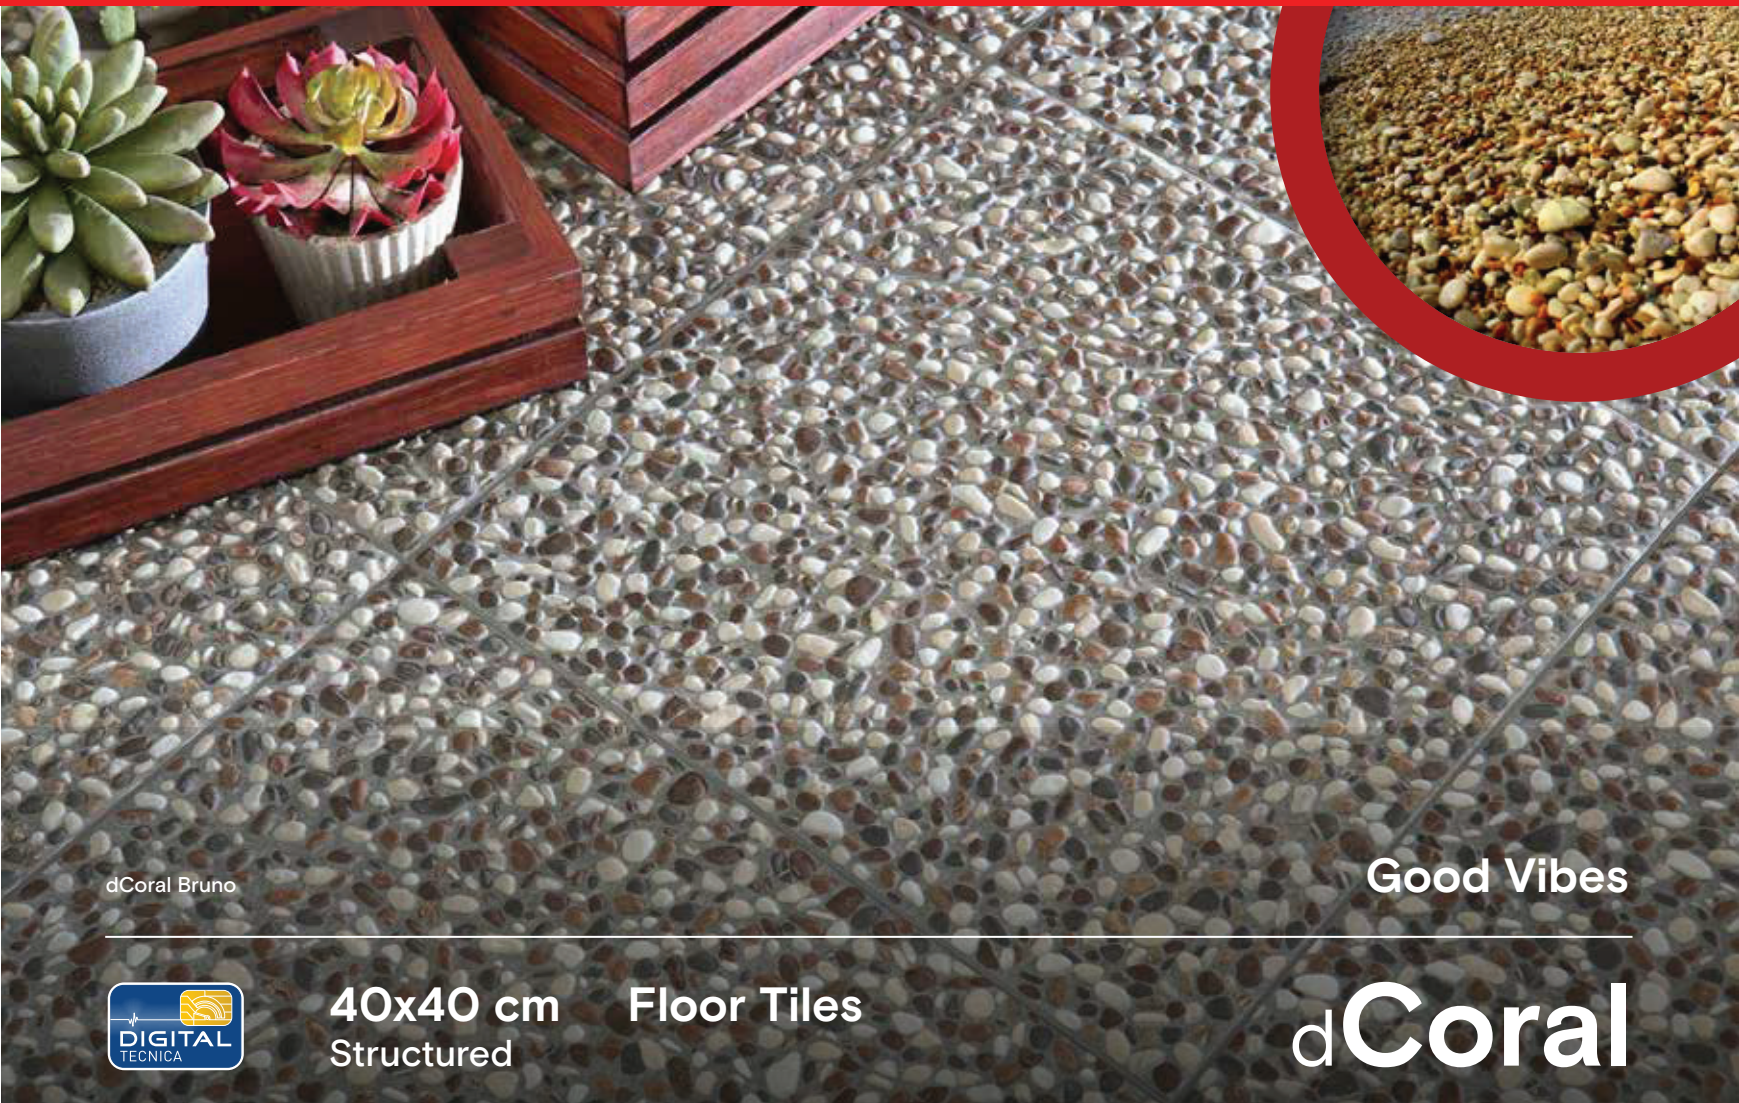

dCoral Bruno

Good Vibes

40x40 cm Floor Tiles
Structured

dCoral