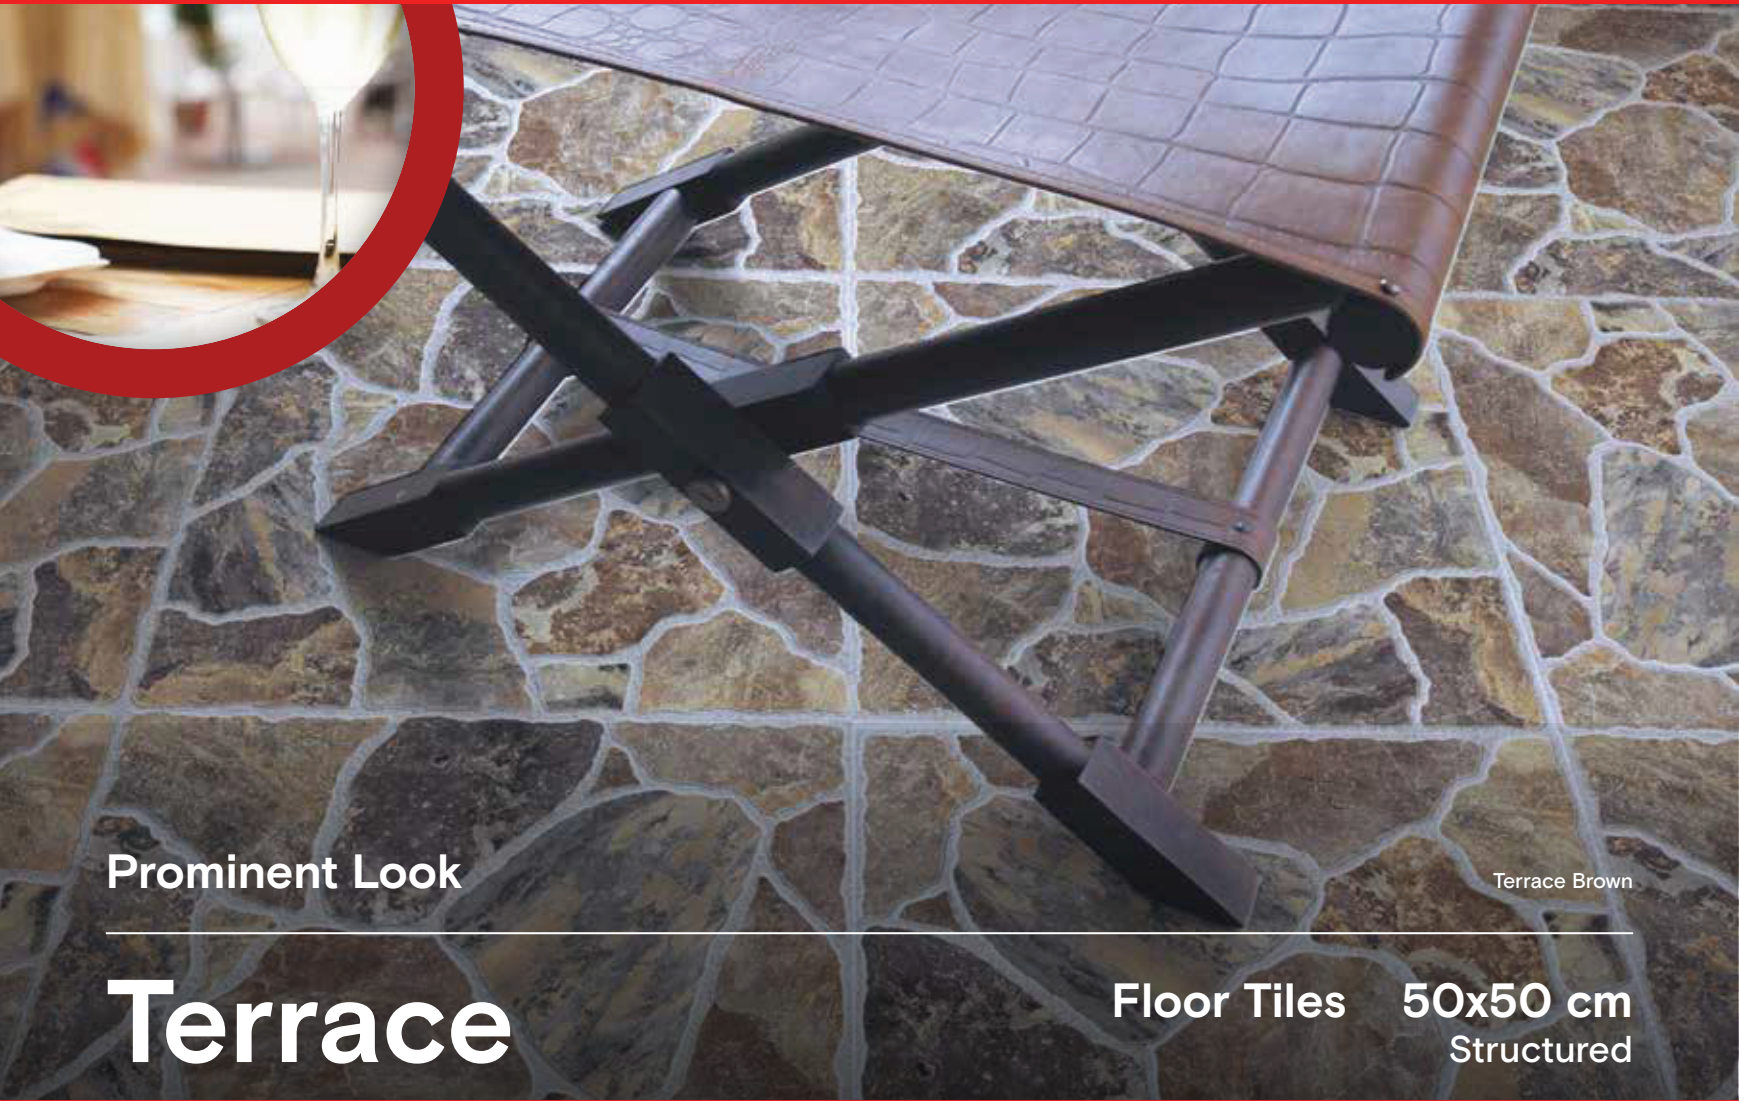

Prominent Look

Terrace Brown

Terrace

Floor Tiles 50x50 cm
Structured