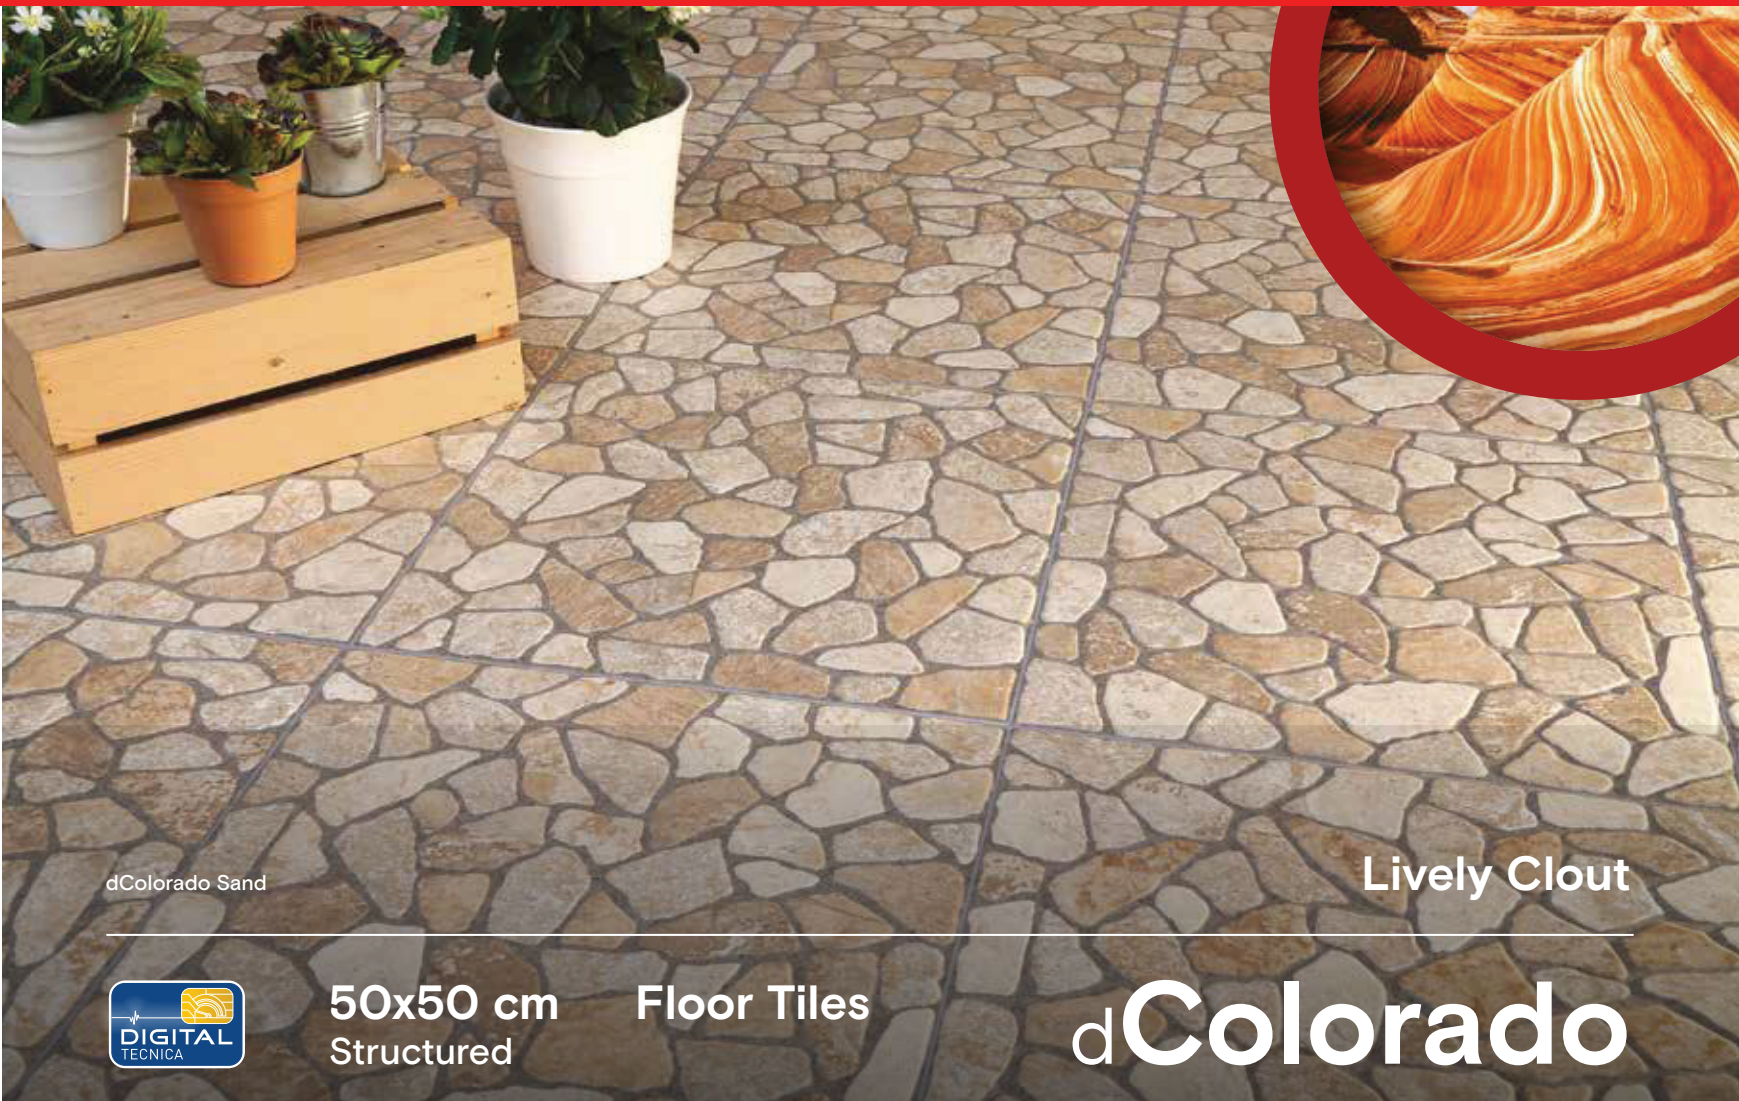

Terrace Brown

Terrace

Floor Tiles 50x50 cm
Structured

G555400
Terrace Brown
50 x 50 - Gol. A

dColorado Sand

Lively Clout

50x50 cm Floor Tiles
Structured

dColorado