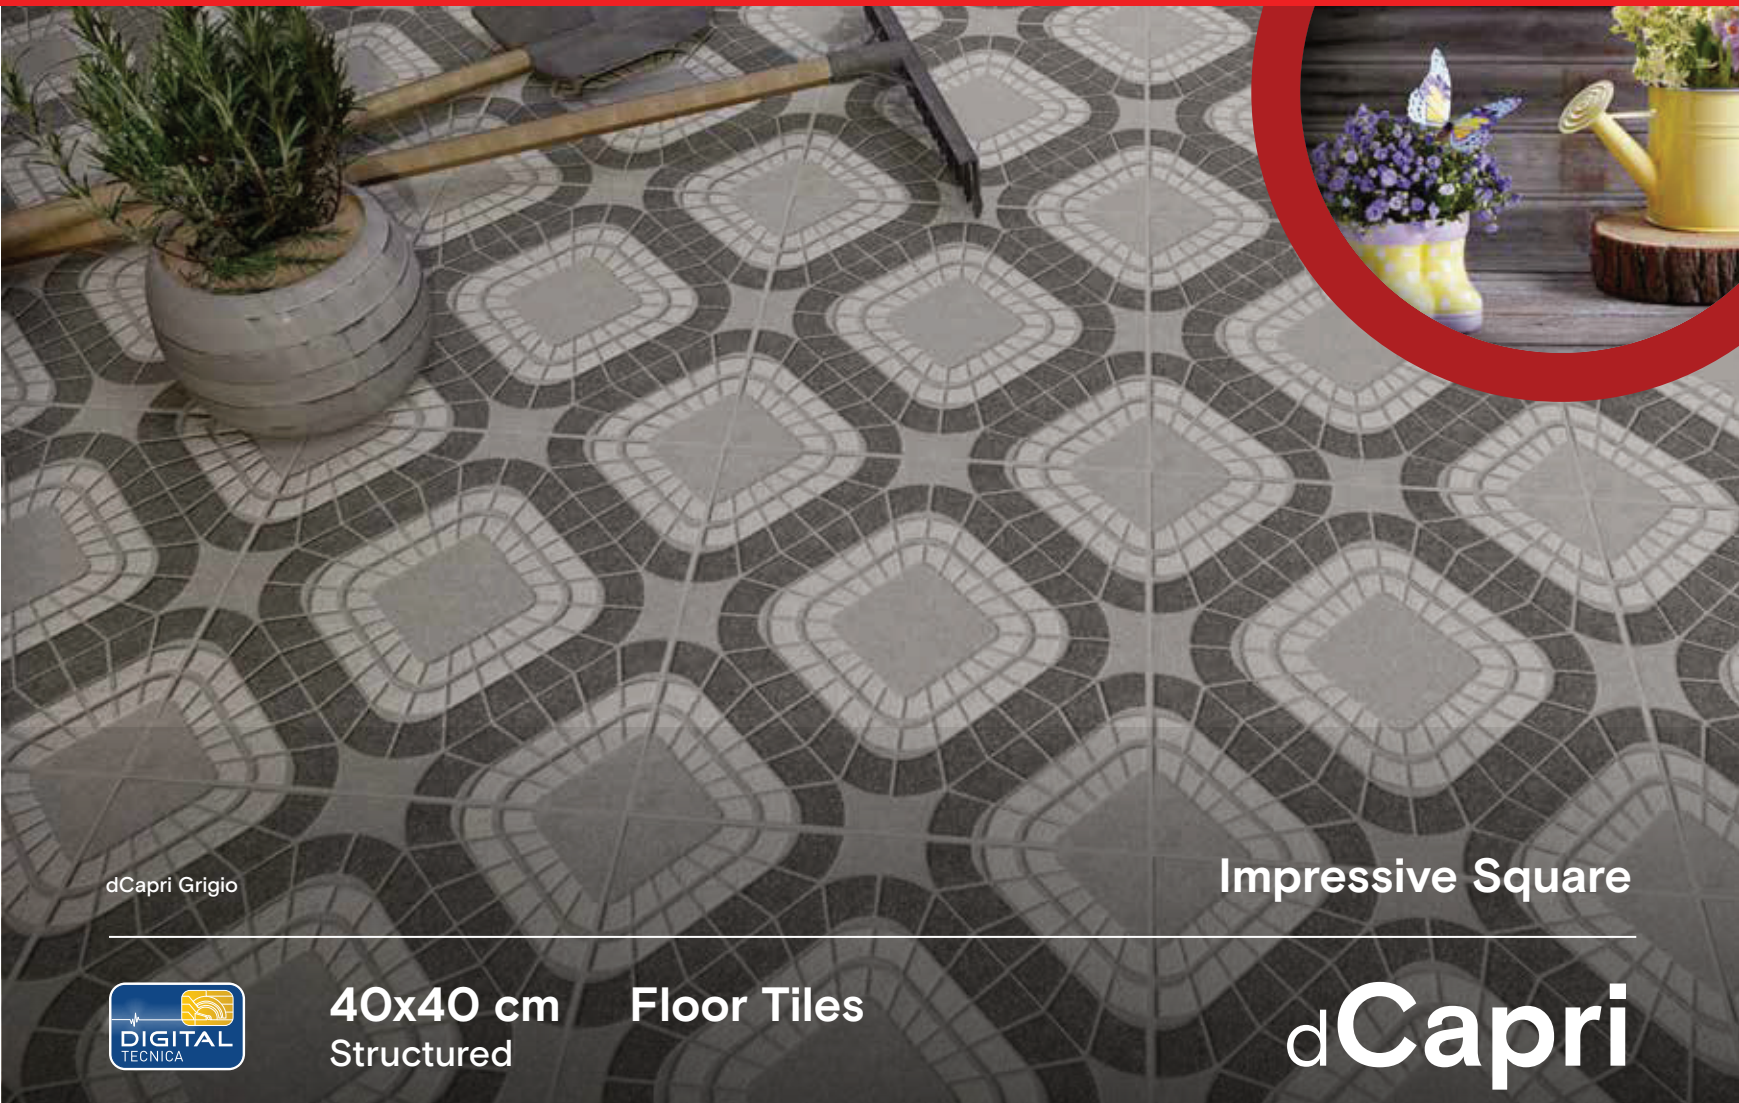

Classic Cobblestone

dCastrum Grey

dCastrum

Floor Tiles

40x40 cm
Structured

G440100
dCastrum Brown
40 x 40 - Gol. B

G440101
dCastrum Grey
40 x 40 - Gol. B

dCapri Grigio