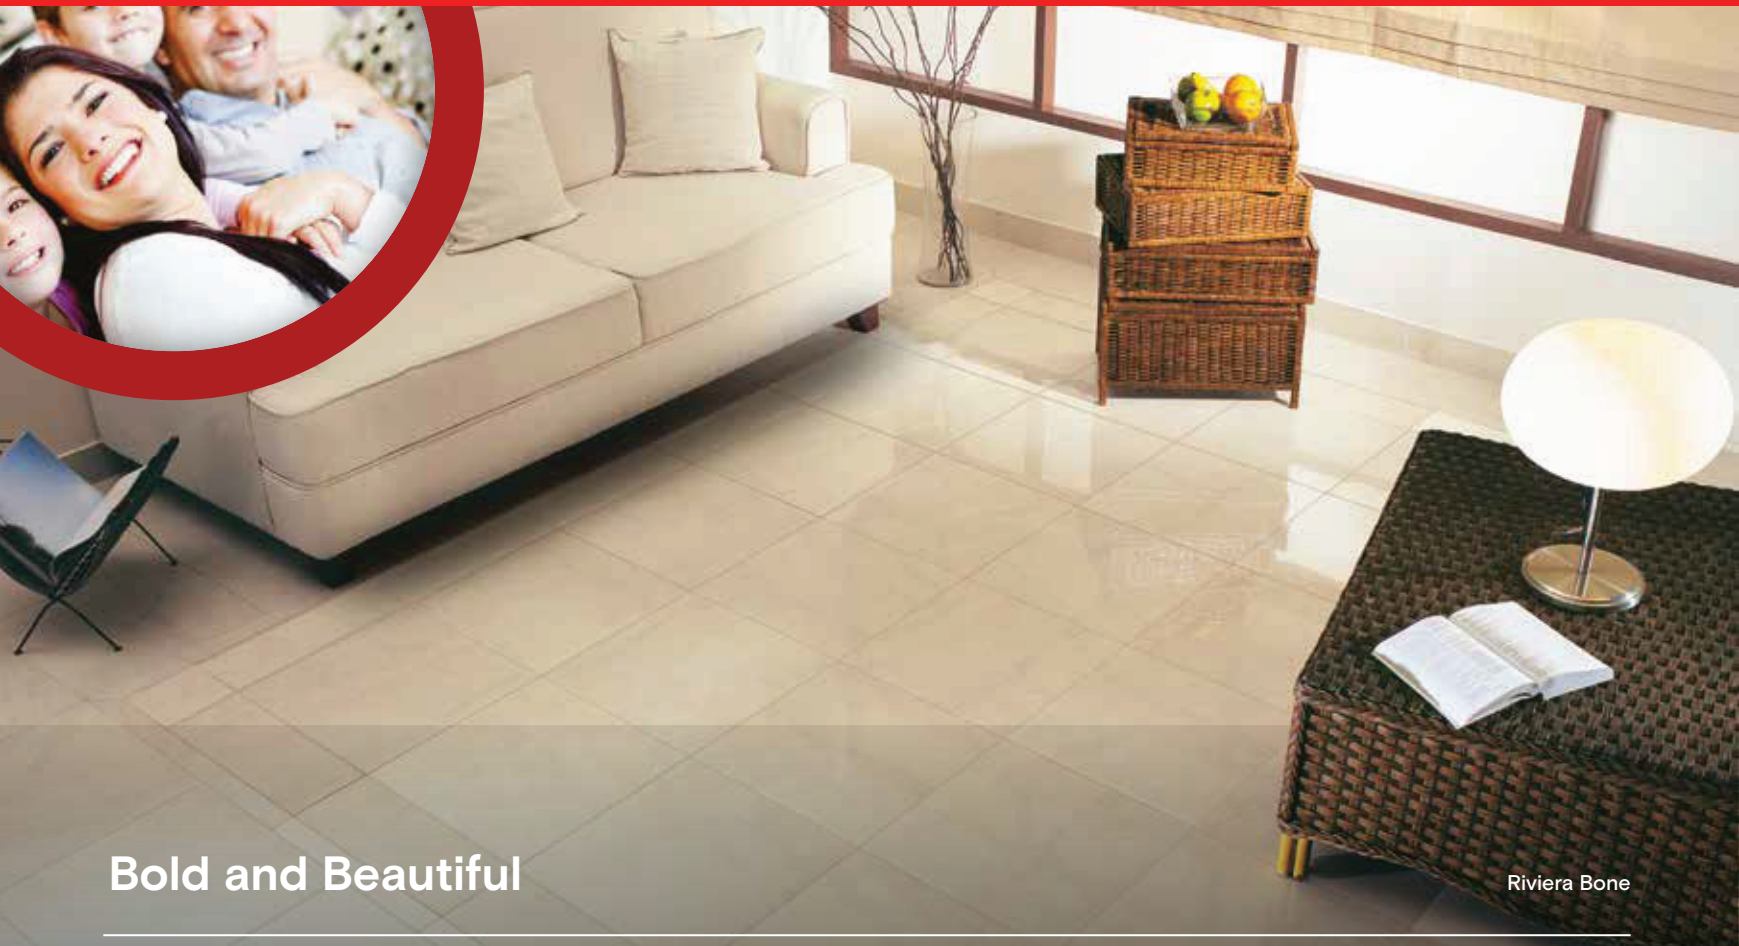

Refine Elegance

40x40 cm
Matt

Floor Tiles

Sandstone

G447509
Sandstone Bone
40 x 40 - Gol. B

G447508
Sandstone Cream
40 x 40 - Gol. B

Bold and Beautiful

Riviera Bone