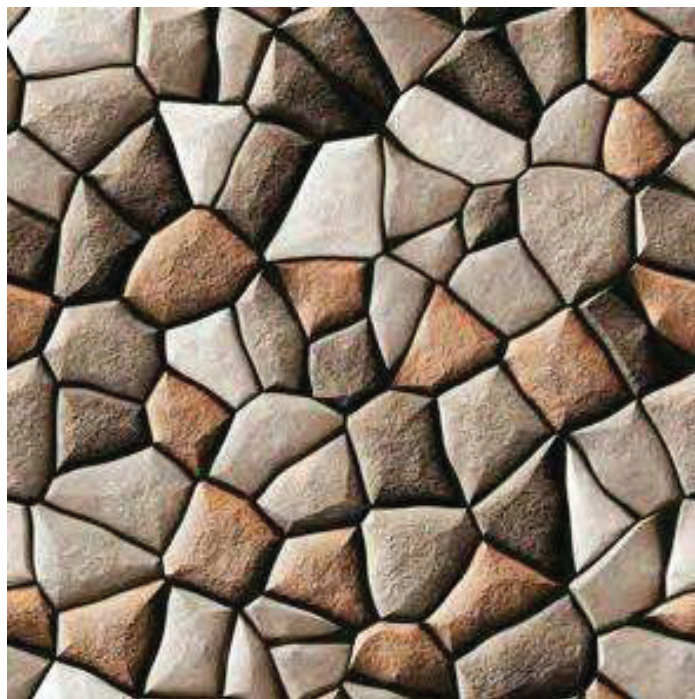

MY PREMIER TILES

Matt

Size: 50 x 50

Coral Brown

Coral Grey

Matt

Size: 50 x 50

Parquet Beige

Parquet Grey

Matt

Size: 50 x 50

Pebble Beige

Pebble Black

Matt

Size: 50 x 50

Brookstone Brown