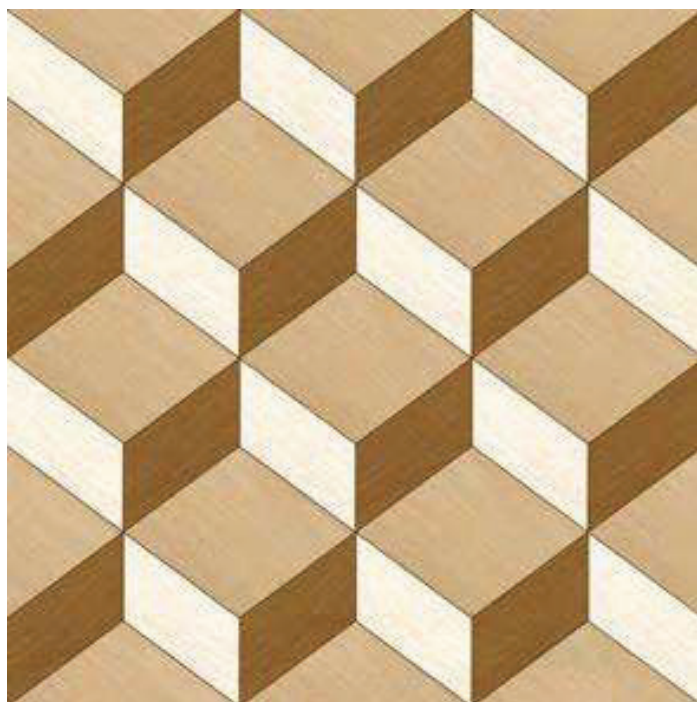

MY PREMIER TILES

Matt

Size: 50 x 50

Coral Brown

Coral Grey

Matt

Size: 50 x 50

Parquet Beige

Parquet Grey

Matt

Size: 50 x 50

Pebble Beige

Pebble Black

Matt

Size: 50 x 50

Brookstone Brown