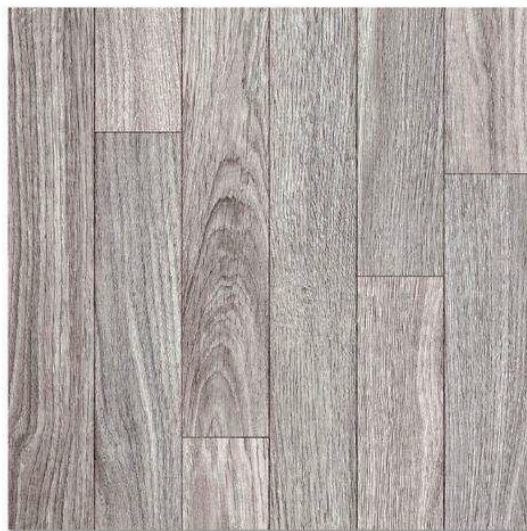

Charcoal Black

BlackGold Natural

Glossy

Size: 50 x 50

Caeser Series

brown

beige

Manhattan Series

beige

grey

Glossy

Size: 50 x 50

Bombax Series

beige

grey

Cherry Series

brown

beige

Glossy

Size: 50 x 50

Oak Series

beige

cream

Maple Series