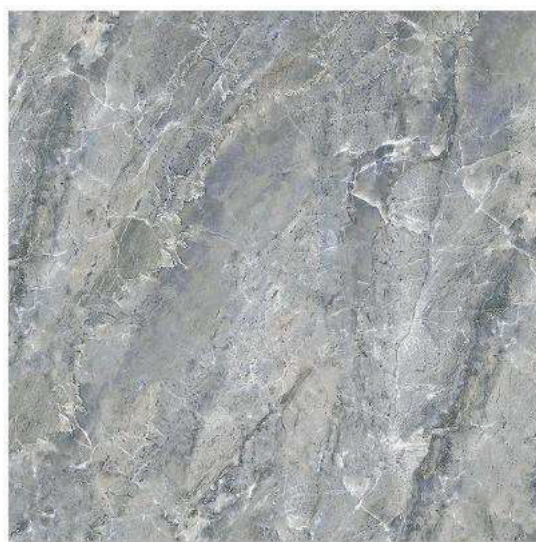

Glossy

Size: 50 x 50

Nuvola Series

viola