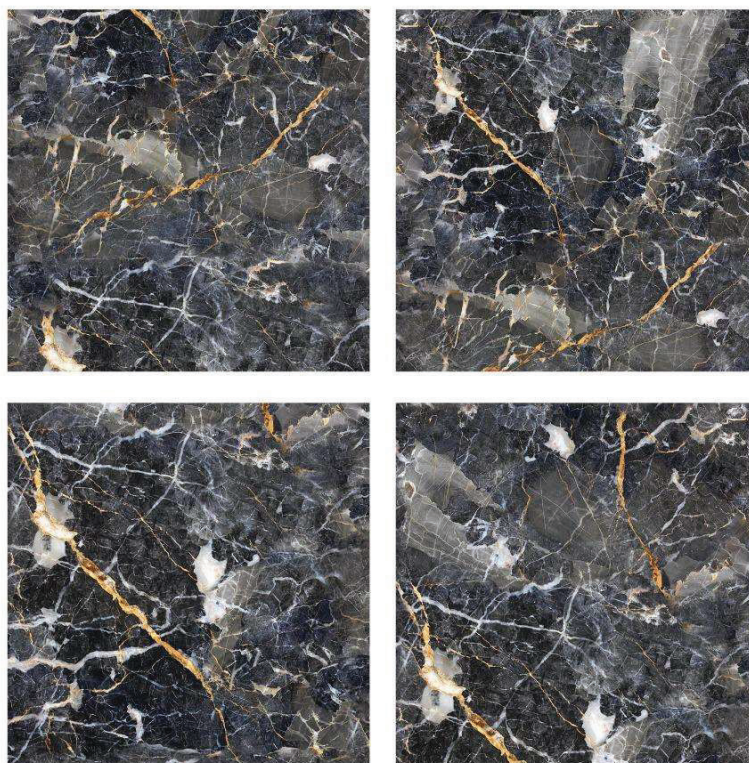

Glossy

Size: 50 x 50

Victoria White

Element White

MY PREMIER TILES

Glossy

Size: 50 x 50

Snow White

Charcoal Black

BlackGold Natural

Glossy

Size: 50 x 50

Caeser Series

brown

beige

Manhattan Series

beige

grey

Glossy

Size: 50 x 50

Bombax Series

beige

grey

Cherry Series

brown

beige

Glossy

Size: 50 x 50

Oak Series

beige

cream

Maple Series